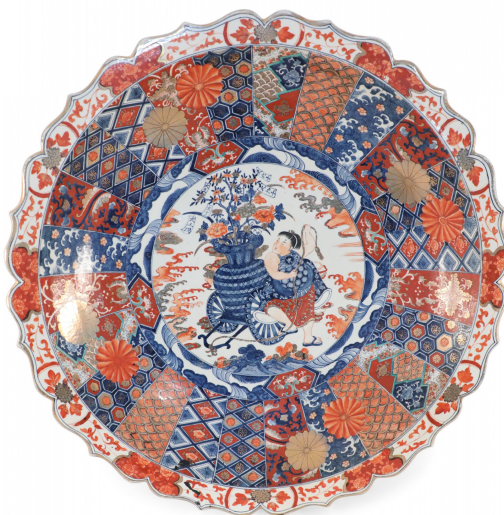

NEWEL

EST 1939

306 EAST 61ST STREET, 3RD FL

NEW YORK, NY 10065

(212)758-1970

sales@newel.com | NEWEL.COM

INVENTORY #

NWL2202

SALE PRICE

$5,000.00

Chinese Guangcai Export Porcelain Blue and Orange Pattern Scalloped Centerpiece Bowl

Antique Chinese Guangcai (Late 19th Century) export porcelain centerpiece bowl decorated with blue and orange patterned panels around a center scene of a woman walking with a large urn full of flowers on a cart, and orange flowers underneath the bowl along the rim.

DIMENSIONS W:24"D:24"H:3.5"

LOCATION LIC-2nd Floor

SKU : #NWL2202