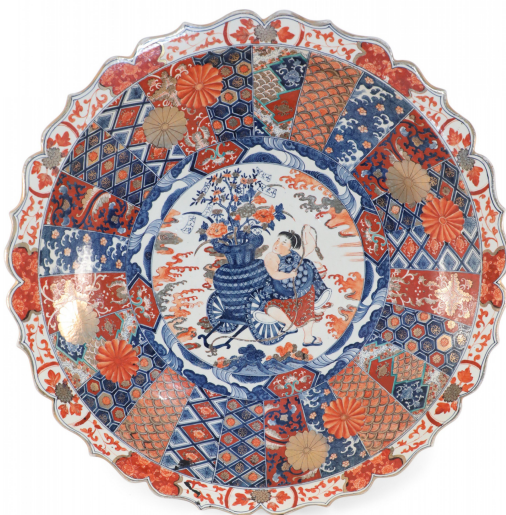

NEWEL

EST 1939

306 EAST 61ST STREET, 3RD FL

NEW YORK, NY 10065

(212)758-1970

sales@newel.com | NEWEL.COM

INVENTORY #

NWL2202

SALE PRICE

$5,000.00

Chinese Guangcai Export Porcelain Blue and Orange Pattern Scalloped Centerpiece Bowl

Antique Chinese Guangcai (Late 19th Century) export porcelain centerpiece bowl decorated with blue and orange patterned panels around a center scene of a woman walking with a large urn full of flowers on a cart, and orange flowers underneath the bowl along the rim.

DIMENSIONS W:24"D:24"H:3.5"

LOCATION LIC-2nd Floor

SKU : #NWL2202