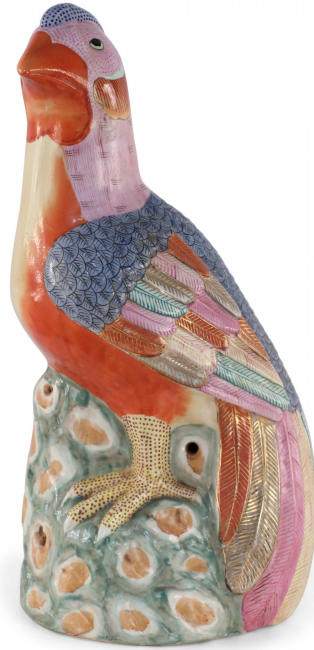

NEWEL

EST 1939

2868 PERSHING STREET

HOLLYWOOD, FL 33020

(305) 891-7580

sales@newel.com | NEWEL.COM

INVENTORY #

NWL2187

SALE PRICE

$1,400.00

Chinese Multicolor Glazed Porcelain Pheasant Sculpture

Antique Chinese (Mid 20th Century) porcelain sculpture of a pheasant with colorful, gold-outlined plumes perched on a rocky formation of green and brown. (Larger version available: NWL2188)

DIMENSIONS   W:7.25"D:10"H:19"

LOCATION   Florida

SKU : #NWL2187