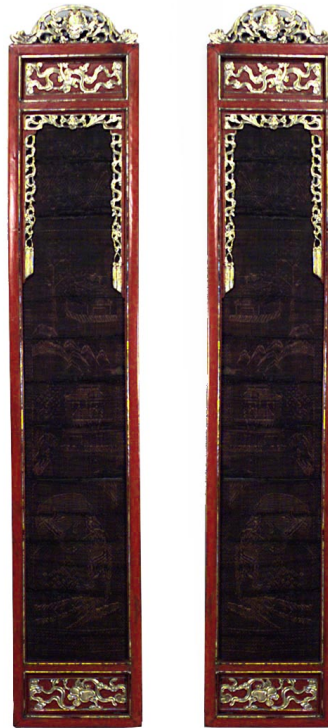

NEWEL

EST 1939

32-00 SKILLMAN AVE
NEW YORK, NY 11101

(212)758-1970

sales@newel.com | NEWEL.COM

INVENTORY #

035583

SALE PRICE

\$7,600.00

Pair of Chinese Red and Gold Lacquered Pilasters

2 Asian Chinese style (19th Century) red and gold lacquered pilaster panels with woven scene and filigree carved top (PRICED EACH).

DIMENSIONS W:13.5"H:75"