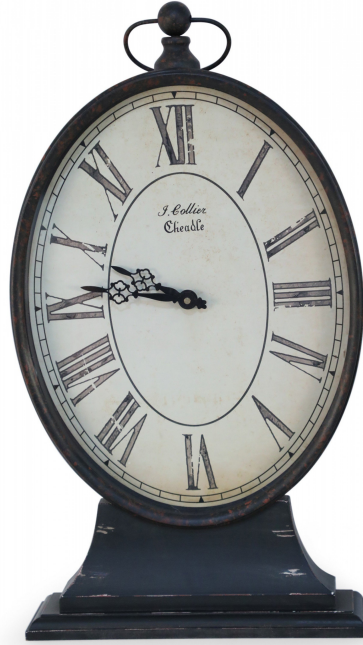

NEWEL

EST 1939

32-00 SKILLMAN AVE

NEW YORK, NY 11101

(212)758-1970

sales@newel.com | NEWEL.COM

INVENTORY #

NWL6300

SALE PRICE

\$725.00

French Provincial Style Black Tole Clock with Base

French Provincial style black tole clock with cream oval face with roman numerals mounted on a curved rectangular base.

DIMENSIONS W:12"D:4"H:22.5"