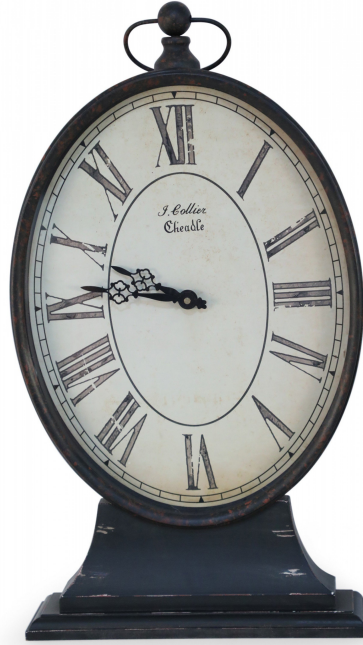

# NEWEL

EST 1939

32-00 SKILLMAN AVE

NEW YORK, NY 11101

(212)758-1970

[sales@newel.com](mailto:sales@newel.com) | [NEWEL.COM](http://NEWEL.COM)

INVENTORY #

NWL6300

## French Provincial Style Black Tole Clock with Base

French Provincial style black tole clock with cream oval face with roman numerals mounted on a curved rectangular base.

DIMENSIONS W:12"D:4"H:22.5"

LOCATION LIC