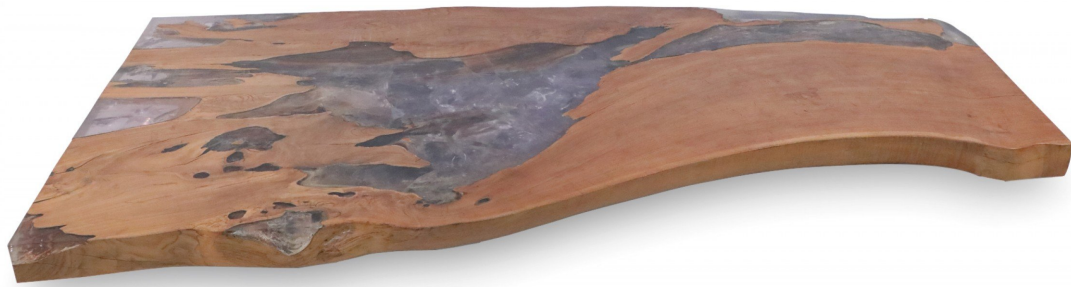

NEWEL

EST 1939

306 EAST 61ST STREET, 3RD FL

NEW YORK, NY 10065

(212)758-1970

sales@newel.com | NEWEL.COM

INVENTORY #

NWL6273

SALE PRICE

$70,000.00

Oak and Amethyst Resin Poured Organic Shaped Large Coffee Table

Contemporary large oak coffee table with poured amethyst resin fill with an organic curving shape resting on three solid wood rectangular legs.

DIMENSIONS W:101"D:50.75"H:17.5"

LOCATION LIC-2nd Floor

SKU : #NWL6273