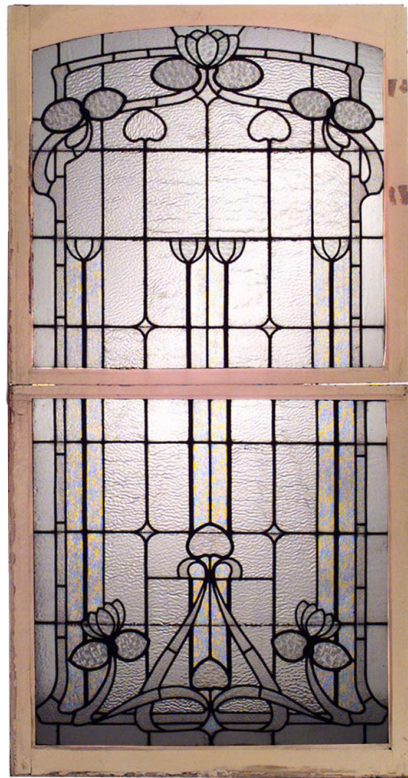

NEWEL

EST 1939

306 EAST 61ST STREET, 3RD FL

NEW YORK, NY 10065

(212)758-1970

sales@newel.com | NEWEL.COM

INVENTORY #

051726

SALE PRICE

\$9,600.00

French Art Nouveau Leaded Glass Window

French Art Nouveau clear & textured leaded glass double hung (2 section) window.

DIMENSIONS W:36"H:78"

LOCATION 61st Street

SKU : #051726