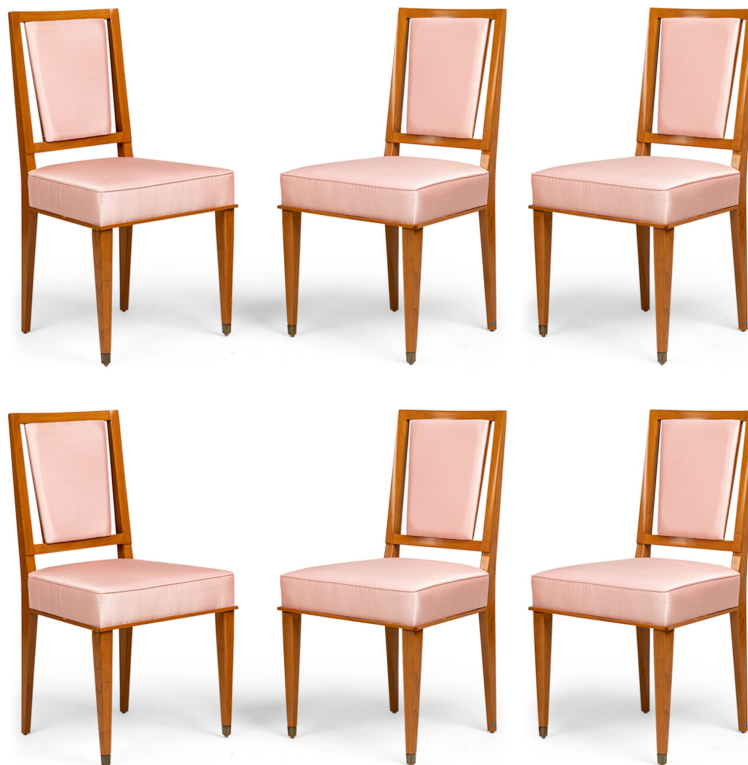

NEWEL

EST 1939

ANTIQUES ✦ FINE ART ✦ JEWELRY

306 EAST 61ST STREET, 3RD FL

NEW YORK, NY 10065

(212)758-1970

sales@newel.com | NEWEL.COM

INVENTORY #

059091A

SALE PRICE

$38,500.00

JACQUES ADNET

Set of 8 French Maple and Pink Silk Side Chairs (manner of Jacques Adnet)

SET of 8 French (1940s) style brass & maple side chairs with X form open backs above removable pink silk upholstered backs and seats. (manner of JACQUES ADNET) (PRICED AS SET) (4 original chairs with beige upholstery: 059091)

DIMENSIONS W:18.5"D:20"H:35.5"

CONDITION Good; Wear consistent with age and use

LOCATION New Jersey

SKU : #059091A