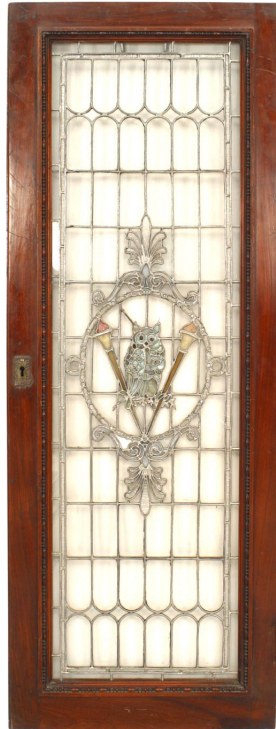

NEWEL

EST 1939

32-00 SKILLMAN AVE

NEW YORK, NY 11101

(212)758-1970

sales@newel.com | NEWEL.COM

INVENTORY #

020784A

SALE PRICE

\$1,850.00

American Victorian Mahogany Owl Window

American Victorian large mahogany framed leaded glass window with owl design.

DIMENSIONS W:18"H:50.5"

LOCATION LIC

SKU : #020784A