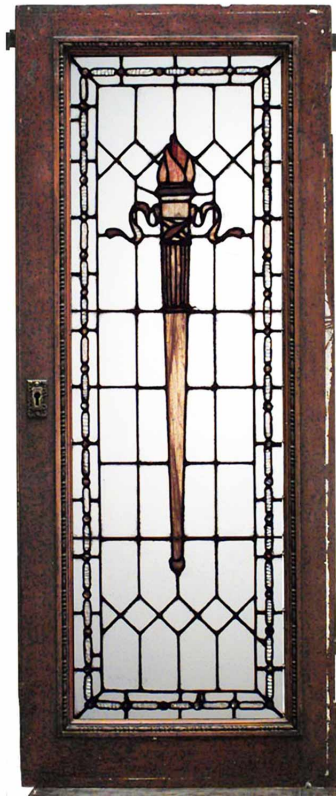

NEWEL

EST 1939

32-00 SKILLMAN AVE

NEW YORK, NY 11101

(212)758-1970

sales@newel.com | NEWEL.COM

INVENTORY #

020784

SALE PRICE

\$1,650.00

American Victorian Mahogany Torch Windows

3 American Victorian mahogany framed leaded glass windows with torch design (PRICED EACH)

DIMENSIONS W:17"H:42"

LOCATION LIC

SKU : #020784