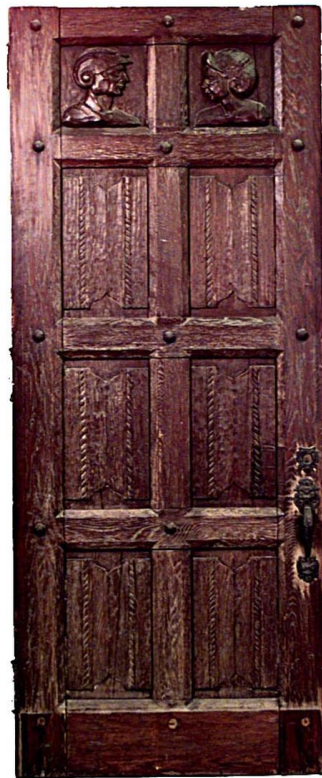

# NEWEL

EST 1939

32-00 SKILLMAN AVE  
NEW YORK, NY 11101

(212)758-1970

[sales@newel.com](mailto:sales@newel.com) | [NEWEL.COM](http://NEWEL.COM)

INVENTORY #

050626A

SALE PRICE

## English Renaissance Revival Carved Oak Door

English Renaissance style (19/20th Century) large provincial oak door with carved heads and wrought iron nail heads and linen fold design.

DIMENSIONS W:38.75"D:2.5"H:95.5"