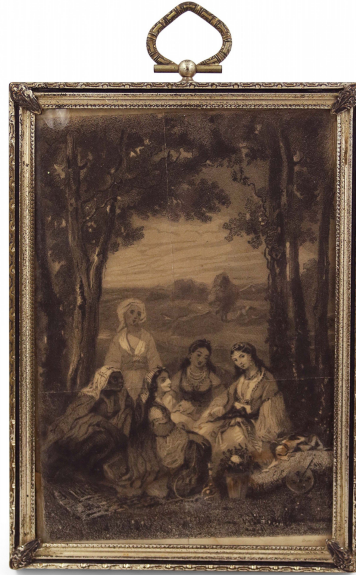

NEWEL

EST 1939

32-00 SKILLMAN AVE

NEW YORK, NY 11101

(212)758-1970

sales@newel.com | NEWEL.COM

INVENTORY #

062763

SALE PRICE

$90.00

French Victorian Silver Framed Engraving of Women Having a Picnic

French Victorian engraving a genre scene of women sitting in the woods encased in a silver picture frame with velvet back.

DIMENSIONS   W:5"D:0.5"H:7.25"

LOCATION   LIC

SKU : #062763