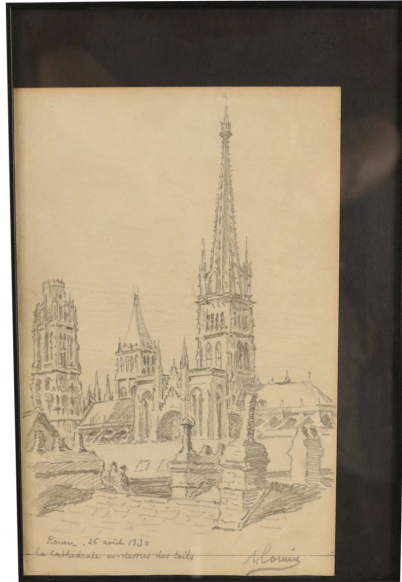

NEWEL

EST 1939

32-00 SKILLMAN AVE

NEW YORK, NY 11101

(212)758-1970

sales@newel.com | NEWEL.COM

INVENTORY #

062751

SALE PRICE

$75.00

Vintage Framed Pencil Sketch of a Cathedral

Vintage French framed pencil sketch of a cathedral mounted off-center in a black plastic rectangular frame.

DIMENSIONS W:8"D:1"H:12"

LOCATION LIC

SKU : #062751