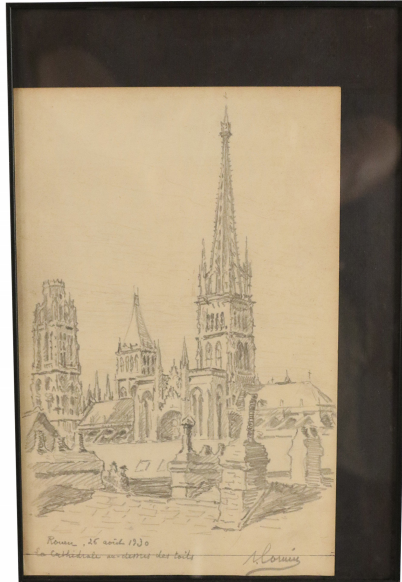

NEWEL

EST 1939

32-00 SKILLMAN AVE

NEW YORK, NY 11101

(212)758-1970

sales@newel.com | NEWEL.COM

INVENTORY #

062751

SALE PRICE

$75.00

Vintage Framed Pencil Sketch of a Cathedral

Vintage French framed pencil sketch of a cathedral mounted off-center in a black plastic rectangular frame.

DIMENSIONS W:8"D:1"H:12"

LOCATION LIC

SKU : #062751