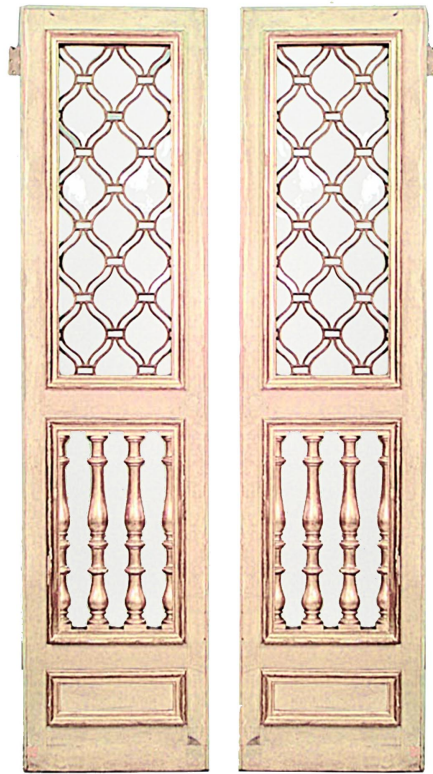

NEWEL

EST 1939

32-00 SKILLMAN AVE

NEW YORK, NY 11101

(212)758-1970

sales@newel.com | NEWEL.COM

INVENTORY #

020832

SALE PRICE

\$9,500.00

Pair of Italian Neo-Classic Style Painted Wood and Glass Doors

PAIR of Italian Neo-classic style (20th Century) parcel gilt & cream painted doors with leaded glass inset panels above lower balustrade grilled panels (PRICED AS PAIR).

DIMENSIONS W:45.5”H:92”

LOCATION LIC

SKU : #020832