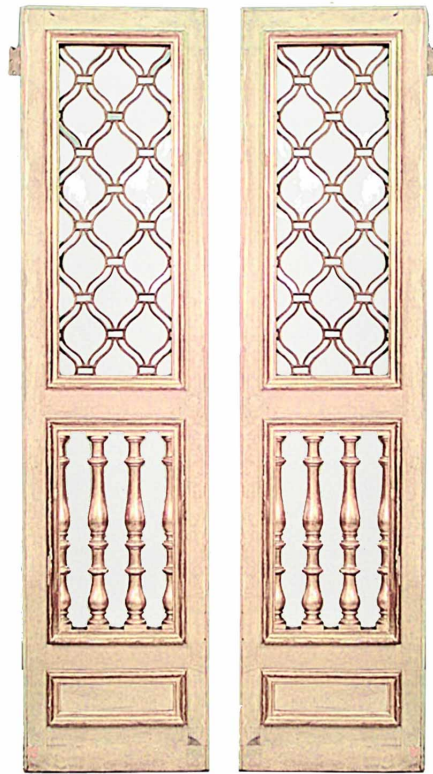

NEWEL

EST 1939

32-00 SKILLMAN AVE
NEW YORK, NY 11101

(212)758-1970

sales@newel.com | NEWEL.COM

INVENTORY #

020832

SALE PRICE

\$9,500.00

Pair of Italian Neo-Classic Style Painted Wood and Glass Doors

PAIR of Italian Neo-classic style (20th Century) parcel gilt & cream painted doors with leaded glass inset panels above lower balustrade grilled panels (PRICED AS PAIR).

DIMENSIONS W:45.5"H:92"

LOCATION LIC

SKU : #020832