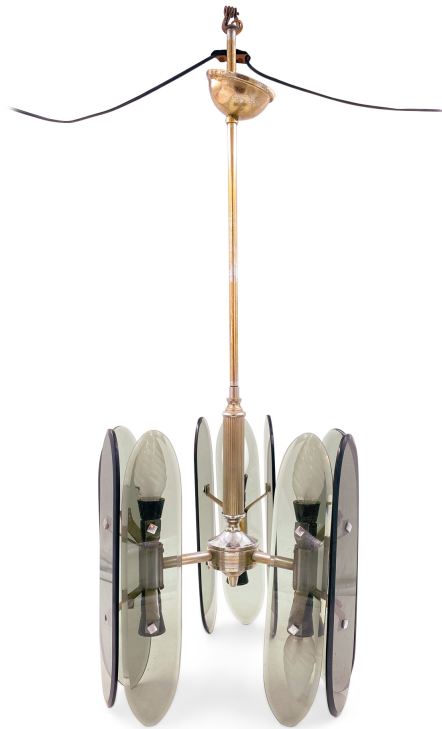

# NEWEL

EST 1939

32-00 SKILLMAN AVE

NEW YORK, NY 11101

(212)758-1970

[sales@newel.com](mailto:sales@newel.com) | [NEWEL.COM](http://NEWEL.COM)

INVENTORY #

NWL074

SALE PRICE

\$1,800.00

## Italian Mid-Century 6-Light Glass Pendant Chandelier

Italian Mid-Century Fontana Arte-style 6-light chandelier with smoked glass shades and metal drop-rod.

DIMENSIONS W:11"D:11"H:25"

LOCATION LIC

SKU : #NWL074