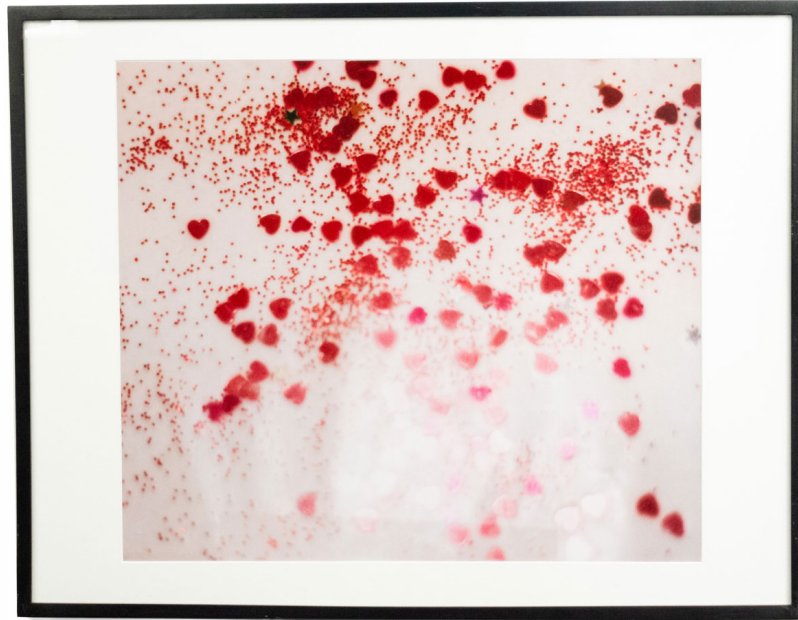

NEWEL

EST 1939

306 EAST 61ST STREET, 3RD FL

NEW YORK, NY 10065

(212)758-1970

sales@newel.com | NEWEL.COM

INVENTORY #

CON6279

SALE PRICE

$490.00

SHELLEY HARRISON

Detail Color Photograph of Red Confetti

Color photograph in a black frame of a detail of red confetti with hearts. Photograph by Shelley Harrison.

DIMENSIONS W:26.75"D:1.25"H:20.75"

LOCATION LIC-2nd Floor

SKU : #CON6279