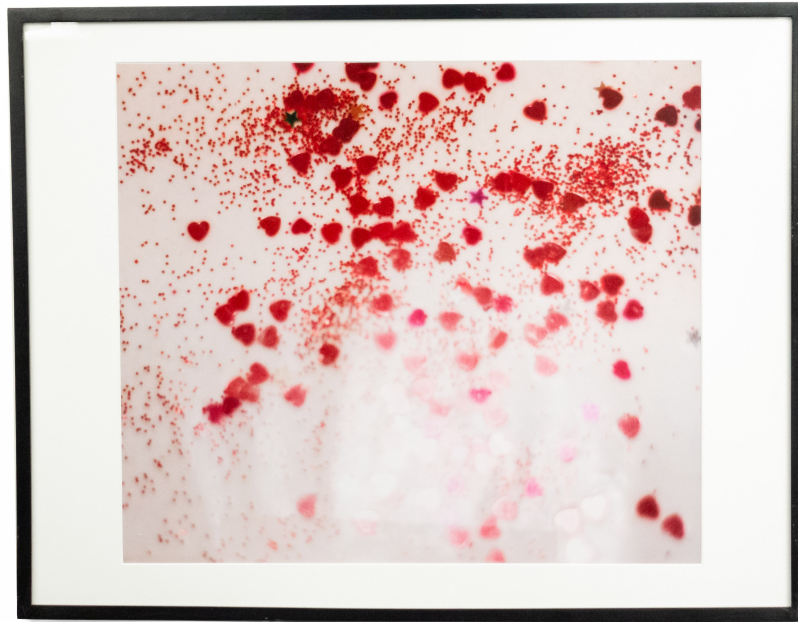

NEWEL

EST 1939

306 EAST 61ST STREET, 3RD FL

NEW YORK, NY 10065

(212)758-1970

sales@newel.com | NEWEL.COM

INVENTORY #

CON6279

SALE PRICE

$490.00

SHELLEY HARRISON

Detail Color Photograph of Red Confetti

Color photograph in a black frame of a detail of red confetti with hearts. Photograph by Shelley Harrison.

DIMENSIONS W:26.75"D:1.25"H:20.75"

LOCATION LIC-2nd Floor

SKU : #CON6279