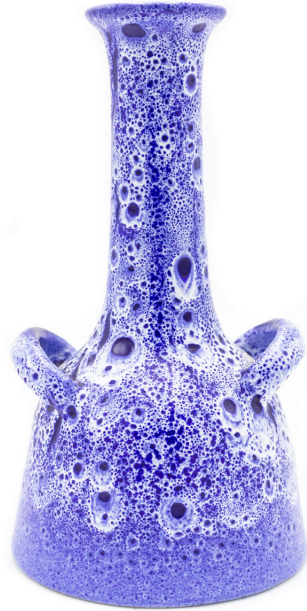

NEWEL

EST 1939

306 EAST 61ST STREET, 3RD FL

NEW YORK, NY 10065

(212)758-1970

sales@newel.com | NEWEL.COM

INVENTORY #

062318

SALE PRICE

\$790.00

German Blue Ceramic Vase with Handle

German mid-century style blue and white speckled ceramic vase with elongated handles and long taped neck

DIMENSIONS W:5.5"D:5.5"H:10"

LOCATION 61st Street

SKU : #062318