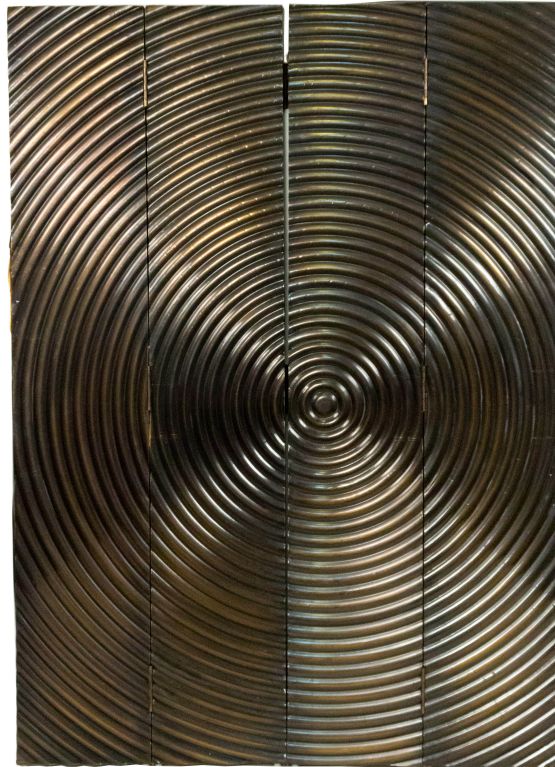

NEWEL

EST 1939

32-00 SKILLMAN AVE

NEW YORK, NY 11101

(212)758-1970

sales@newel.com | NEWEL.COM

INVENTORY #

062268

SALE PRICE

$4,200.00

Gray Metal Circle Design 4 Fold Screen

Contemporary dark gray metal plated 4-fold screen with wooden core and raised concentric circle pattern

DIMENSIONS W:61"D:2"H:85"

CONDITION Good; Wear consistent with age and use

LOCATION LIC

SKU : #062268