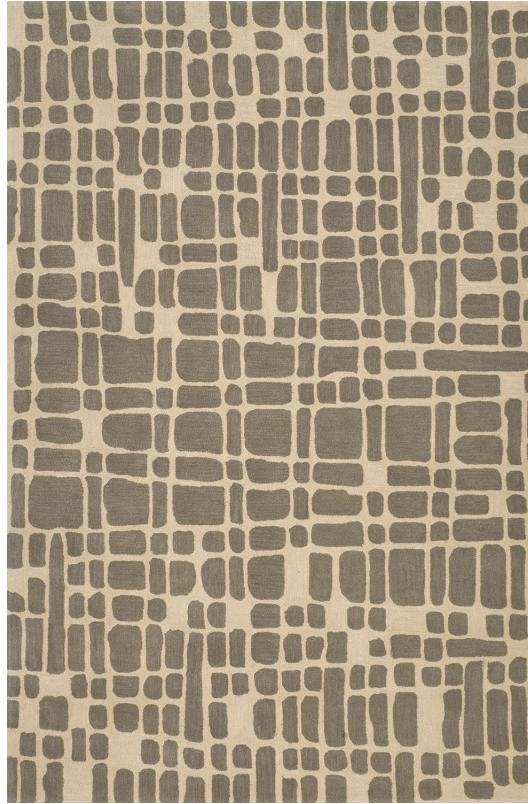

NEWEL

EST 1939

32-00 SKILLMAN AVE
NEW YORK, NY 11101

(212)758-1970

sales@newel.com | NEWEL.COM

INVENTORY #

CON6231

SALE PRICE

$1,950.00

Contemporary Gray and Beige Geometric Area Rug

Contemporary rectangular pewter gray and beige rug with a low pile and geometric pattern (8'x10')

DIMENSIONS W:96"H:120"

LOCATION LIC

SKU : #CON6231