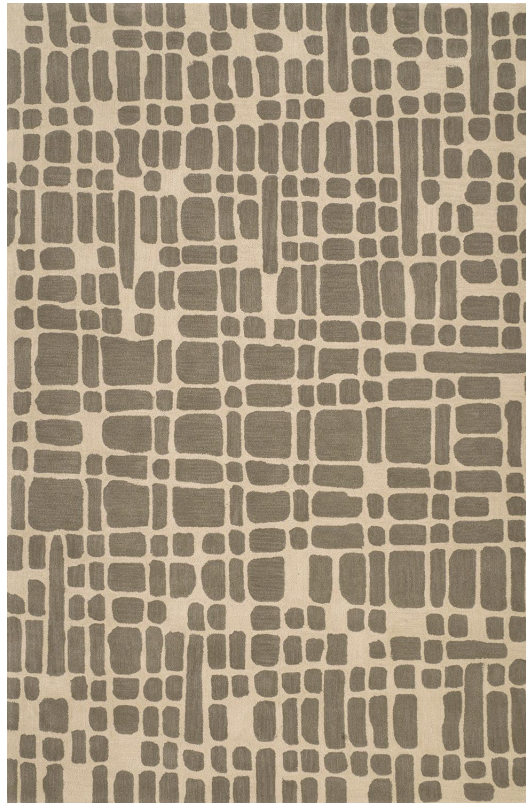

NEWEL

EST 1939

32-00 SKILLMAN AVE
NEW YORK, NY 11101

(212)758-1970

sales@newel.com | NEWEL.COM

INVENTORY #

CON6231

SALE PRICE

\$1,950.00

Contemporary Gray and Beige Geometric Area Rug

Contemporary rectangular pewter gray and beige rug with a low pile and geometric pattern (8'x10')

DIMENSIONS W:96"H:120"

LOCATION LIC

SKU : #CON6231