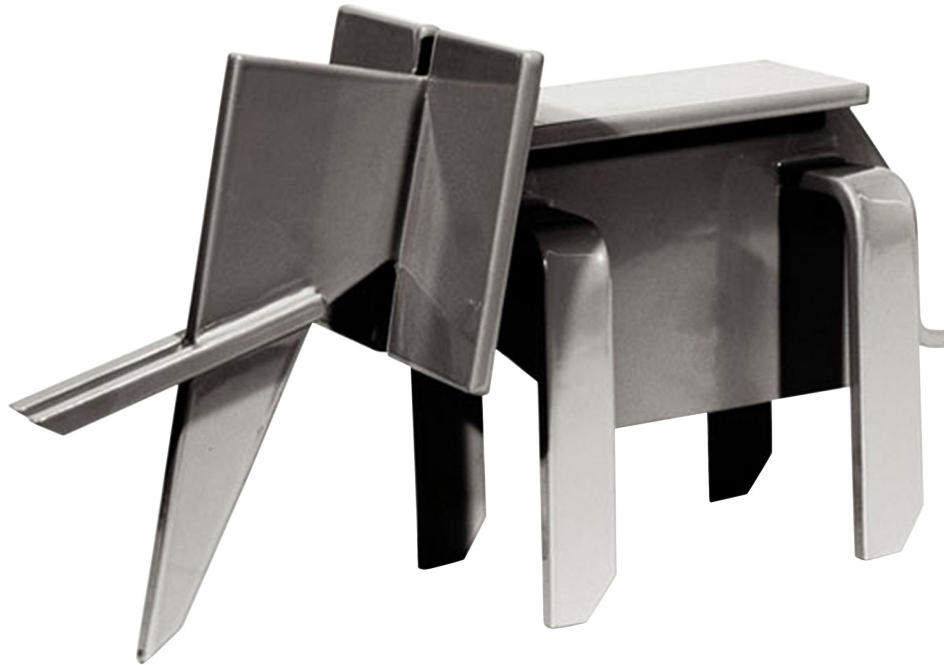

# NEWEL

EST 1939

32-00 SKILLMAN AVE  
NEW YORK, NY 11101

(212)758-1970

[sales@newel.com](mailto:sales@newel.com) | [NEWEL.COM](http://NEWEL.COM)

INVENTORY #

062252

SALE PRICE

\$3,500.00

ALTMAYER AND GUICHARD

**Altmeyer and Guichard "Elephant" Sculpture**

Contemporary Elephant in a grey powder coated stainless steel, (Slight imperfections)

DIMENSIONS      W:4"D:12"H:7"

CONDITION      Good; Wear consistent with age and use