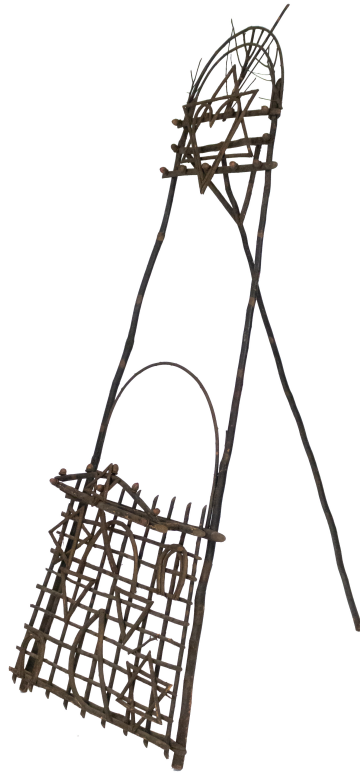

NEWEL

EST 1939

32-00 SKILLMAN AVE
NEW YORK, NY 11101

(212)758-1970

sales@newel.com | NEWEL.COM

INVENTORY #

062225

SALE PRICE

\$2,850.00

Rustic Twig Wood Easel

Rustic Adirondack natural twig wood easel with geometric shape designs and carved acorn trim

DIMENSIONS W:30"D:32"H:82"

LOCATION LIC

SKU : #062225