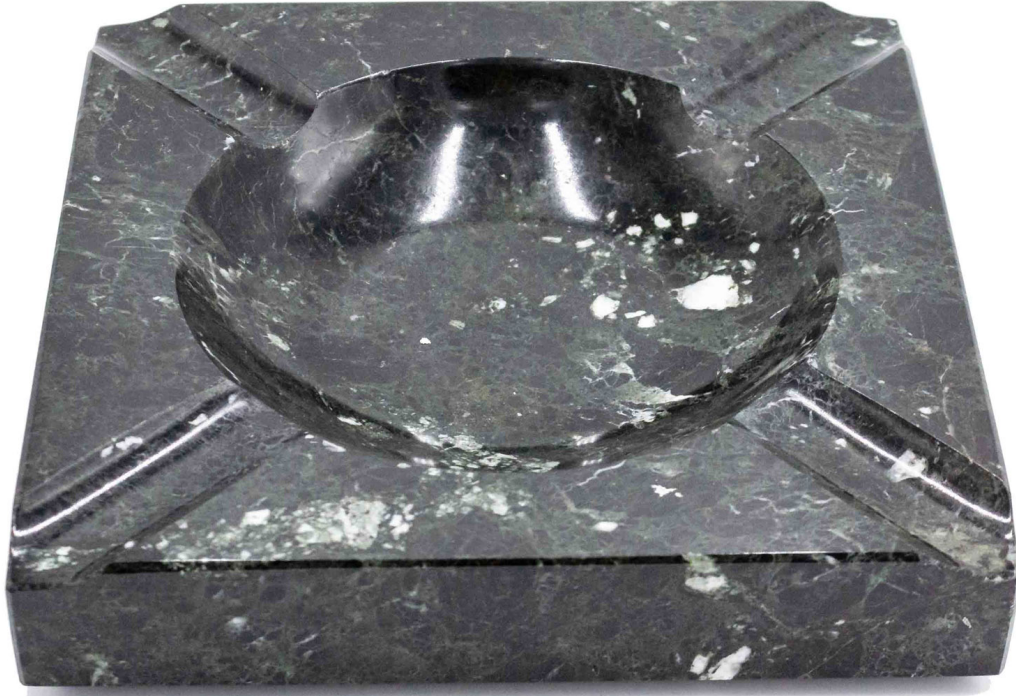

NEWEL

EST 1939

32-00 SKILLMAN AVE

NEW YORK, NY 11101

(212)758-1970

sales@newel.com | NEWEL.COM

INVENTORY #

062198

SALE PRICE

$185.00

Black and White Marble Ashtray

Oversized rectangular black and white marble ashtray with four recesses.

DIMENSIONS W:7.25"D:7.25"H:1.5"

LOCATION LIC

SKU : #062198