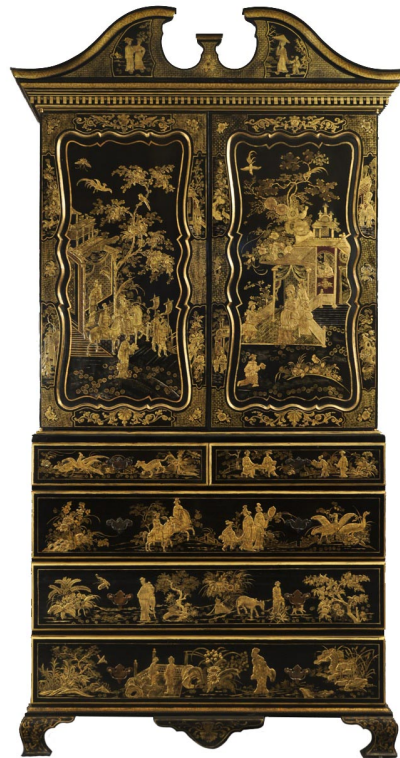

NEWEL

EST 1939

32-00 SKILLMAN AVE
NEW YORK, NY 11101

(212)758-1970

sales@newel.com | NEWEL.COM

INVENTORY #

LAR6201

SALE PRICE

\$69,500.00

English Regency Style Black Lacquered & Gold Chinoiserie Cabinet

English Regency style (20th Century) black lacquered & gold Chinoiserie decorated cabinet with a base having 3 under 2 smaller drawers & a 2 door upper section having an open pediment top.

DIMENSIONS W:54"D:25.5"H:102"

LOCATION LIC

SKU : #LAR6201