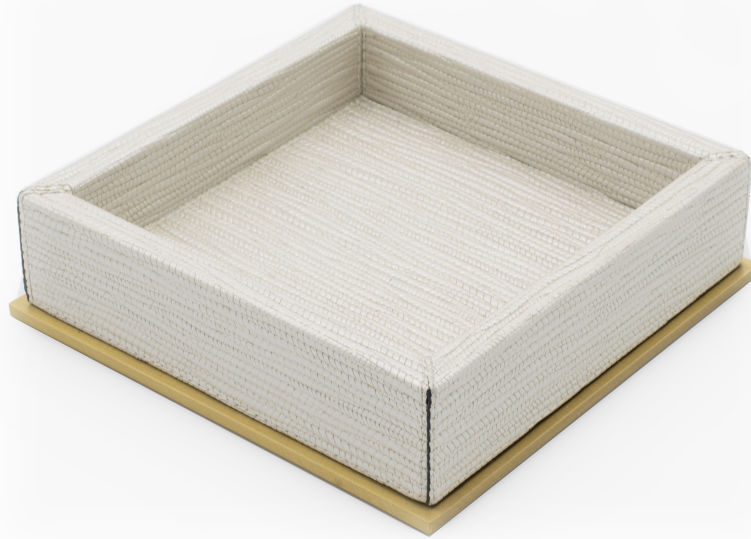

NEWEL

EST 1939

306 EAST 61ST STREET, 3RD FL

NEW YORK, NY 10065

(212)758-1970

sales@newel.com | NEWEL.COM

INVENTORY #

MOD023

SALE PRICE

\$370.00

Pearlescent and Gilt Metal Valet Tray

Contemporary square pearlescent valet tray with a beige suede interior and gilt metal bottom (Made in Italy)

(Related item: MOD024)

DIMENSIONS W:5.75"D:5.75"H:1.5"