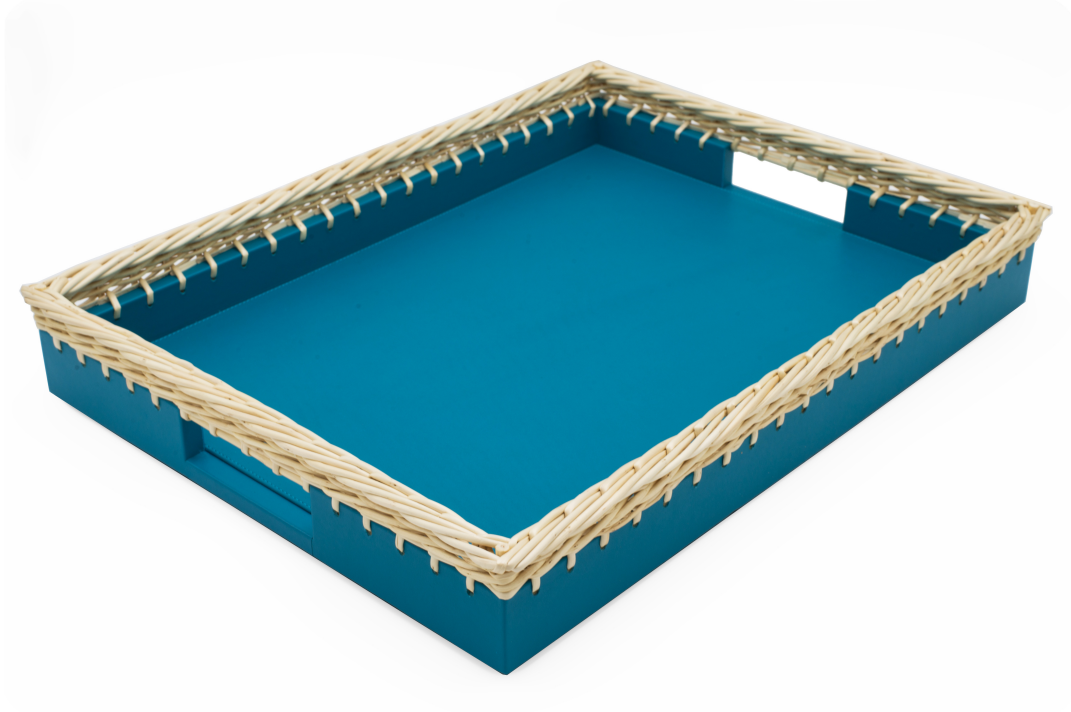

NEWEL

EST 1939

306 EAST 61ST STREET, 3RD FL

NEW YORK, NY 10065

(212)758-1970

sales@newel.com | NEWEL.COM

INVENTORY #

MOD022

SALE PRICE

$1,140.00

Blue Leather and Wicker Tray

Contemporary rectangular blue leather tray with a woven wicker willow wood edge (Made in Italy) (Related item: MOD021)

DIMENSIONS W:19.5"D:14.5"H:4"

LOCATION 61st Street

SKU : #MOD022