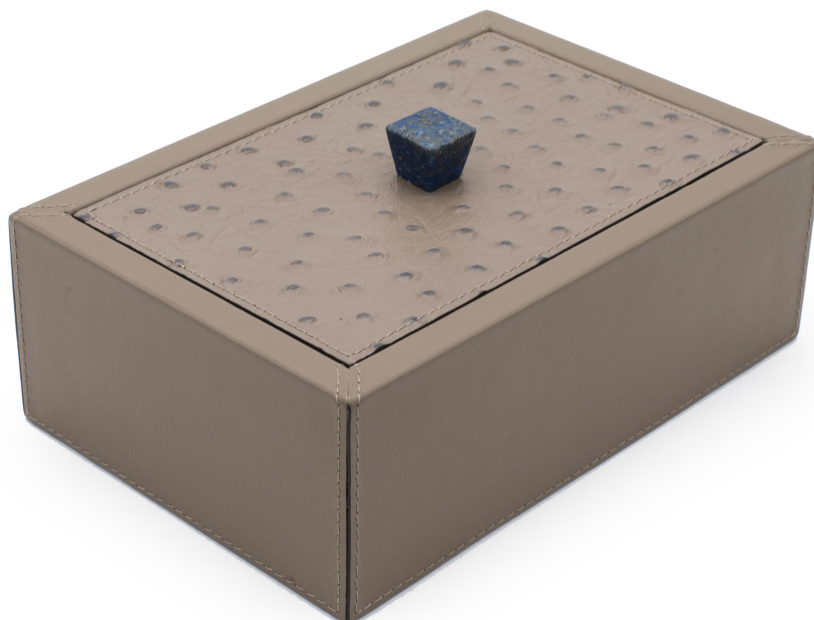

NEWEL

EST 1939

306 EAST 61ST STREET, 3RD FL

NEW YORK, NY 10065

(212)758-1970

sales@newel.com | NEWEL.COM

INVENTORY #

MOD004

SALE PRICE

\$680.00

Rectangular Taupe Leather Box

Contemporary short rectangular accessory box with a taupe ostrich printed calfskin leather exterior and gray suede interior (Made in Italy) (Related items: MOD003, MOD005)

DIMENSIONS W:8.5"D:5.5"H:3"

LOCATION 61st Street

SKU : #MOD004