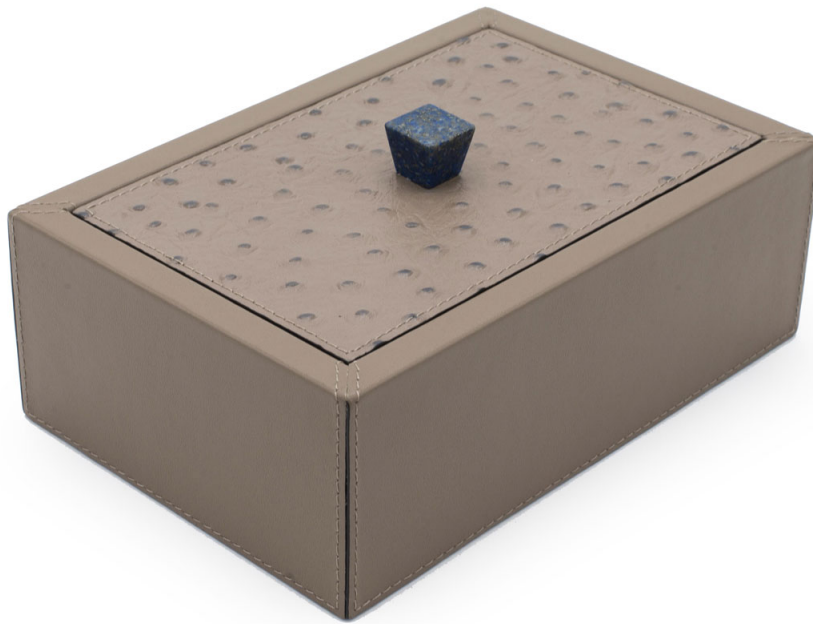

NEWEL

EST 1939

ANTIQUES ✦ FINE ART ✦ JEWELRY

306 EAST 61ST STREET, 3RD FL

NEW YORK, NY 10065

(212)758-1970

sales@newel.com | NEWEL.COM

INVENTORY #

MOD004

SALE PRICE

$680.00

Rectangular Taupe Leather Box

Contemporary rectangular accessory box with a taupe ostrich printed calfskin leather exterior and gray suede interior with a lapis square tapered handle (Made in Italy) (Related items: MOD003, MOD005)

DIMENSIONS W:8.5"D:5.5"H:3"

LOCATION LIC - 2nd Floor Case 2

SKU : #MOD004