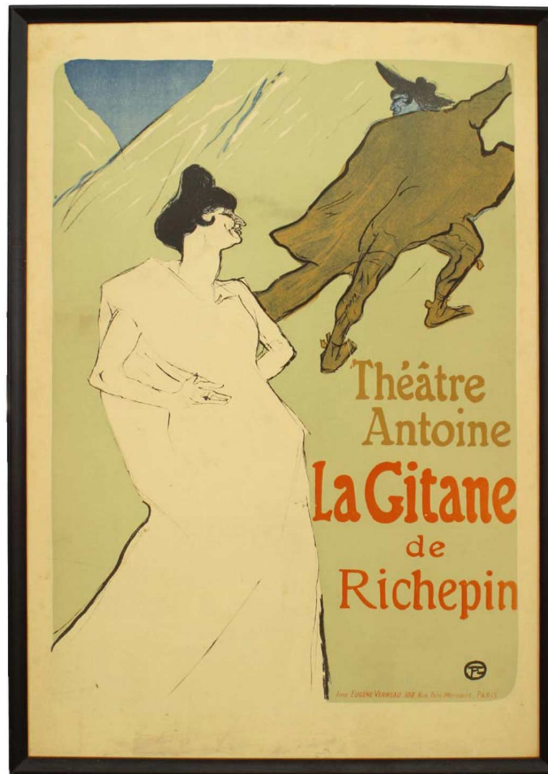

NEWEL

EST 1939

306 EAST 61ST STREET, 3RD FL

NEW YORK, NY 10065

(212)758-1970

sales@newel.com | NEWEL.COM

INVENTORY #

013684C

SALE PRICE

$750.00

French Art Nouveau Women Portrait Poster

French Art Nouveau style portrait poster featuring women in ebonized frames (associated pieces: 013684b, 013684d)

DIMENSIONS W:21"H:31"

CONDITION Good; Wear consistent with age and use

LOCATION LIC-2nd Floor

SKU : #013684C