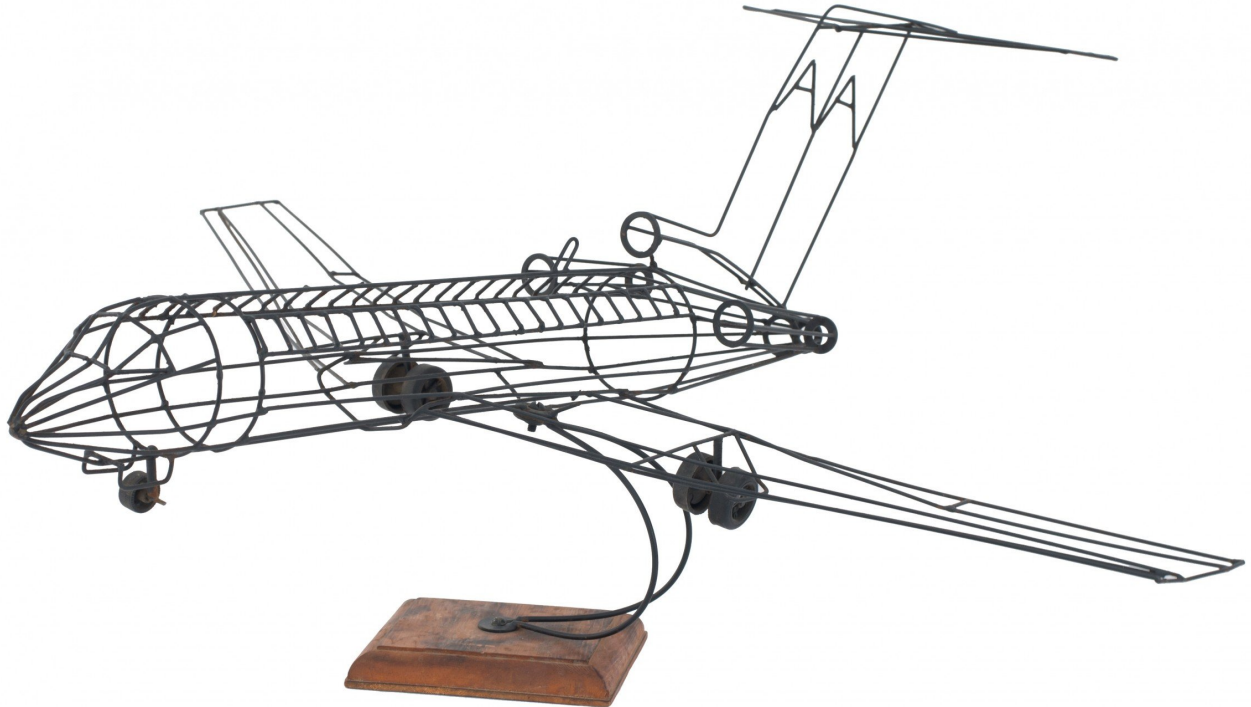

NEWEL

EST 1939

32-00 SKILLMAN AVE
NEW YORK, NY 11101

(212)758-1970

sales@newel.com | NEWEL.COM

INVENTORY #

062024

SALE PRICE

$395.00

Mid-Century American Airlines Wire Plane Sculpture

American Mid-Century (1960s) American Airlines wire jet plane sculpture on a square wooden base

DIMENSIONS W:29"D:26"H:15"

LOCATION LIC

SKU : #062024