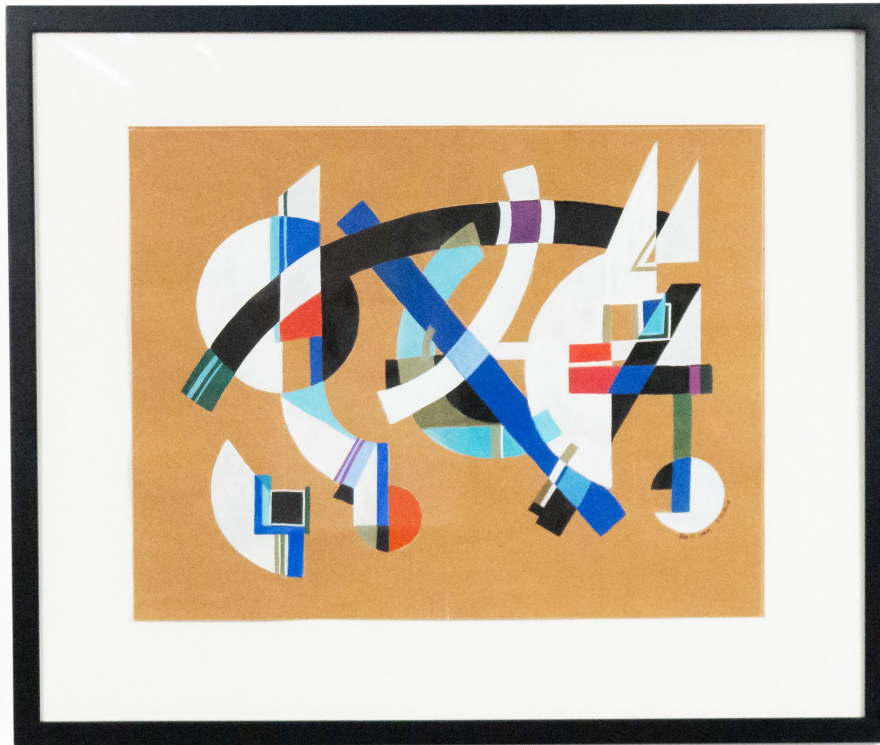

NEWEL

EST 1939

306 EAST 61ST STREET, 3RD FL

NEW YORK, NY 10065

(212)758-1970

sales@newel.com | NEWEL.COM

INVENTORY #

JOH6204

SALE PRICE

$3,900.00

TOM JOHN

Contemporary Gouache Abstract Painting

Contemporary abstract painting in gouache and pencil on paper in a black rectangular frame (TOM JOHN, 2010)
(12 more similar pieces: JOH6200-JOH6212)

DIMENSIONS W:15"D:1"H:13"

LOCATION LIC-2nd Floor

SKU : #JOH6204