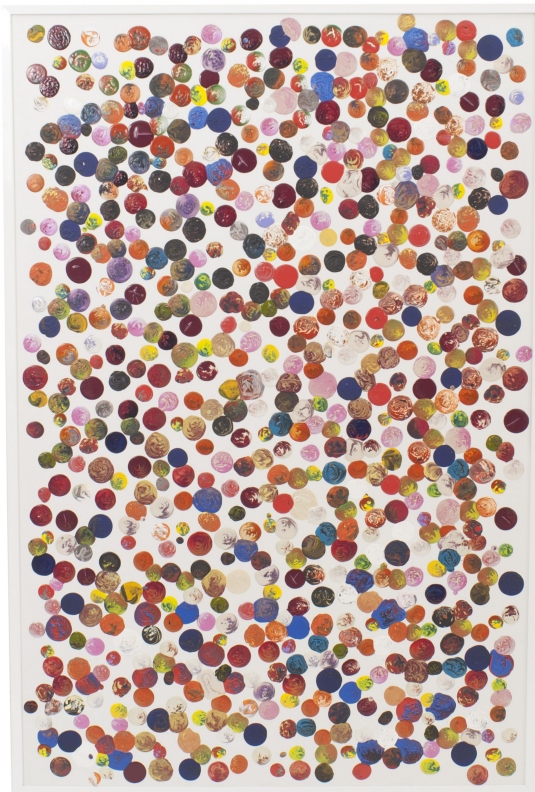

NEWEL

EST 1939

32-00 SKILLMAN AVE
NEW YORK, NY 11101
(212)758-1970

sales@newel.com | NEWEL.COM

INVENTORY #

GRL5054

SALE PRICE

$14,550.00

NICHOLAS MALCOLM

Multi-Colored Dots Acrylic Painting

2 Contemporary acrylic impasto painting on canvas with multi-colored dots on a white background in a white metal frame. (PRICED EACH)

DIMENSIONS W:41"D:2"H:61"

LOCATION LIC

SKU : #GRL5054