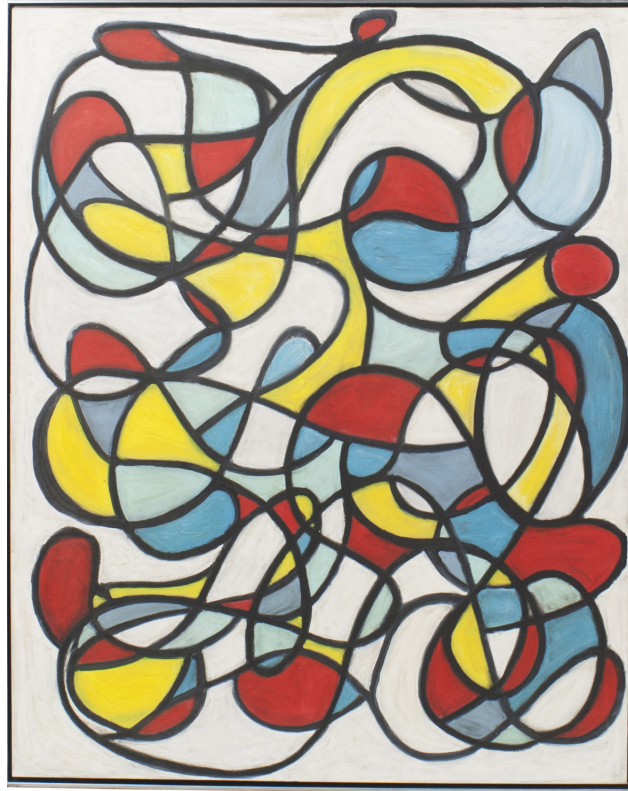

NEWEL

EST 1939

ANTIQUES ✦ FINE ART ✦ JEWELRY

32-00 SKILLMAN AVE
NEW YORK, NY 11101
(212)758-1970

sales@newel.com | NEWEL.COM

INVENTORY #

GRL5050

SALE PRICE

\$12,000.00

RICARDO RUMI

The Cyclist (2009), Ricardo Rumi?

Painting, Acrylic on Canvas

DIMENSIONS

W:48"D:2"H:60"

LOCATION

LIC

SKU : #GRL5050