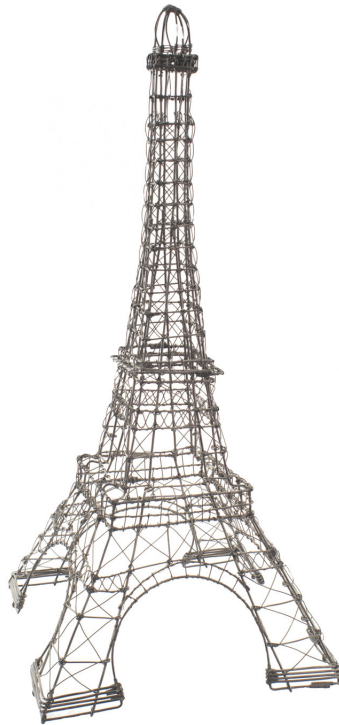

NEWEL

EST 1939

32-00 SKILLMAN AVE

NEW YORK, NY 11101

(212)758-1970

sales@newel.com | NEWEL.COM

INVENTORY #

LOU2238

SALE PRICE

\$385.00

Wire Eiffel Tower Model

Mid-Century wire replica of the Eiffel Tower

DIMENSIONS W:14.5"D:14.5"H:30.5"

LOCATION LIC

SKU : #LOU2238