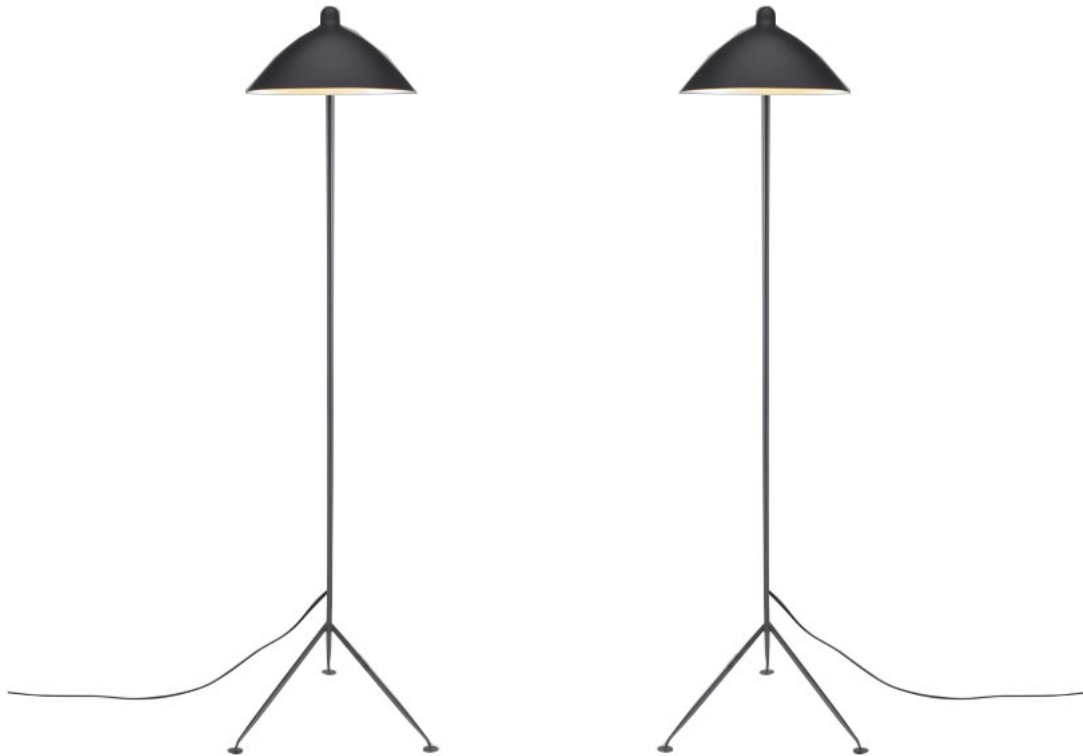

NEWEL

EST 1939

32-00 SKILLMAN AVE
NEW YORK, NY 11101

(212)758-1970

sales@newel.com | NEWEL.COM

INVENTORY #

061609

SALE PRICE

\$1,250.00

Pair of Contemporary Black Aluminum Floor Lamps

PAIR of Contemporary black aluminum floor lamps

DIMENSIONS W:20"D:19"H:14"

CONDITION Good; Wear consistent with age and use

LOCATION LIC

SKU : #061609