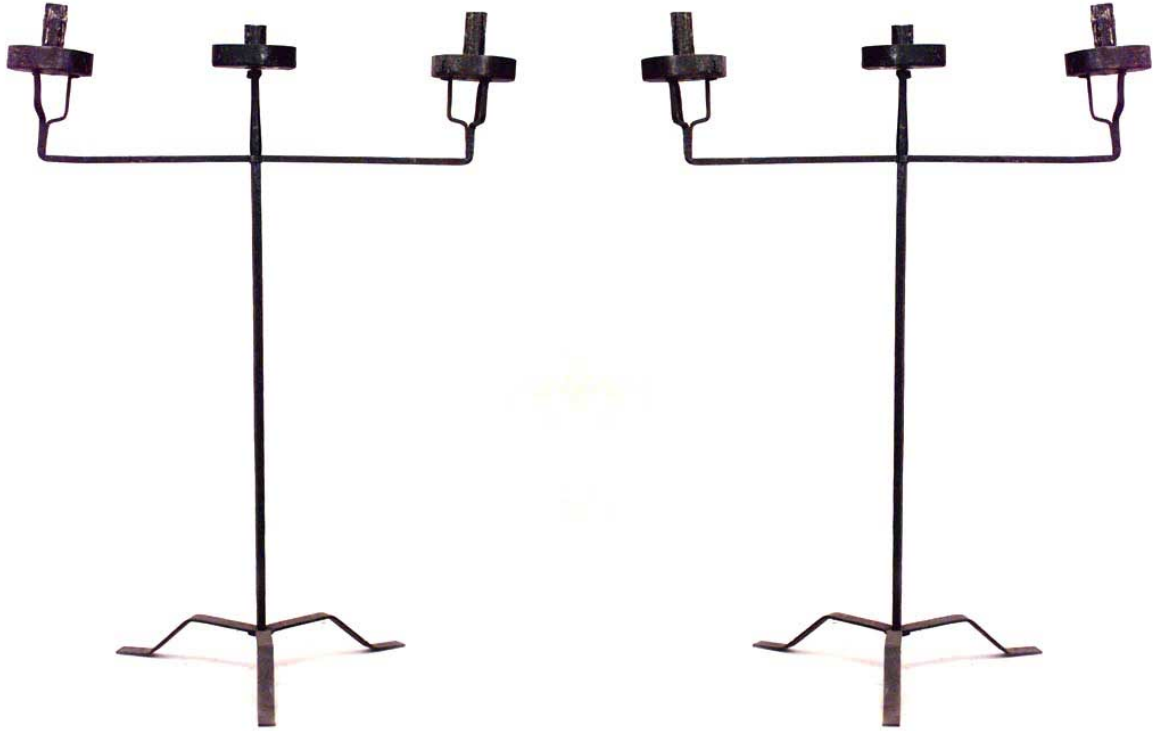

NEWEL

EST 1939

ANTIQUES ✦ FINE ART ✦ JEWELRY

32-00 SKILLMAN AVE
NEW YORK, NY 11101
(212)758-1970

sales@newel.com | NEWEL.COM

INVENTORY #

042864C

SALE PRICE

\$9,000.00

Pair of Italian Renaissance Wrought Iron Floor Torchieres

PAIR of Italian Renaissance-style (19/20th Century) wrought iron floor torchiere with 3 candleholders (PRICED AS PAIR).

DIMENSIONS W:33"D:21"H:49"

LOCATION LIC

SKU : #042864C