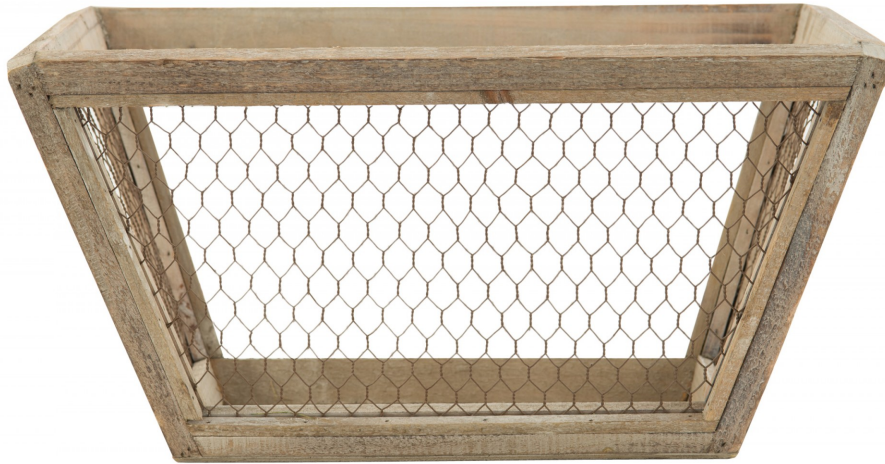

NEWEL

EST 1939

32-00 SKILLMAN AVE

NEW YORK, NY 11101

(212)758-1970

sales@newel.com | NEWEL.COM

INVENTORY #

MP2054W

SALE PRICE

$95.00

Chicken Wire Crate

Rectangular wooden crate with tapered chicken wire sides

DIMENSIONS W:17.5"D:12.5"H:9"

LOCATION LIC

SKU : #MP2054W