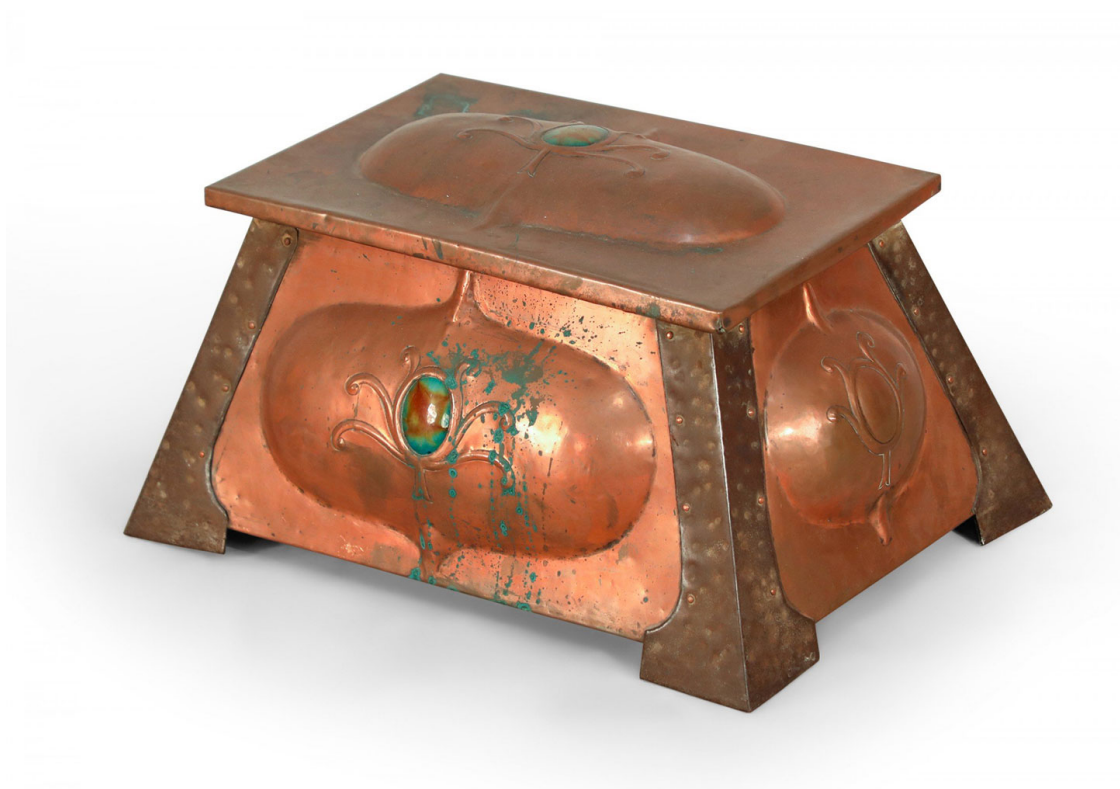

NEWEL

EST 1939

32-00 SKILLMAN AVE
NEW YORK, NY 11101

(212)758-1970

sales@newel.com | NEWEL.COM

INVENTORY #

060388A

SALE PRICE

\$13,750.00

English Arts & Crafts Copper and Enamel Box

English Arts and Crafts large copper table chest box with green enamel medallion on top and front

DIMENSIONS W:20.75"D:14.75"H:12"

LOCATION LIC

SKU : #060388A