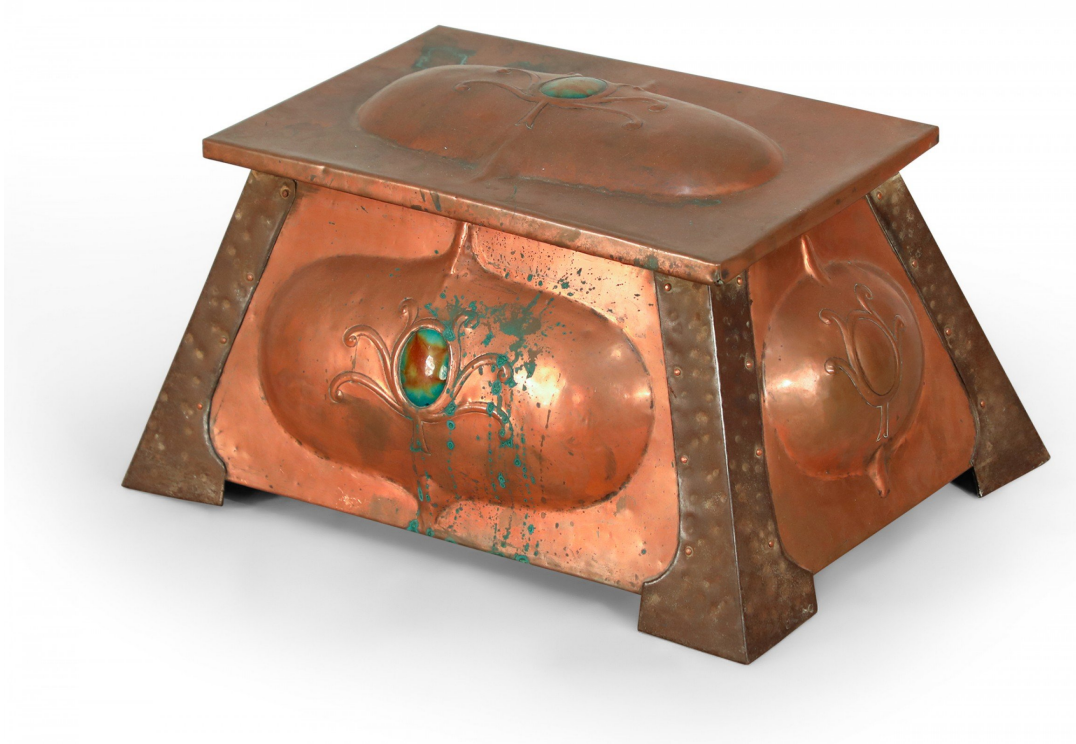

NEWEL

EST 1939

32-00 SKILLMAN AVE

NEW YORK, NY 11101

(212)758-1970

sales@newel.com | NEWEL.COM

INVENTORY #

060388A

SALE PRICE

$13,750.00

English Arts & Crafts Copper and Enamel Box

English Arts and Crafts large copper table chest box with green enamel medallion on top and front

DIMENSIONS W:20.75"D:14.75"H:12"

LOCATION LIC

SKU : #060388A