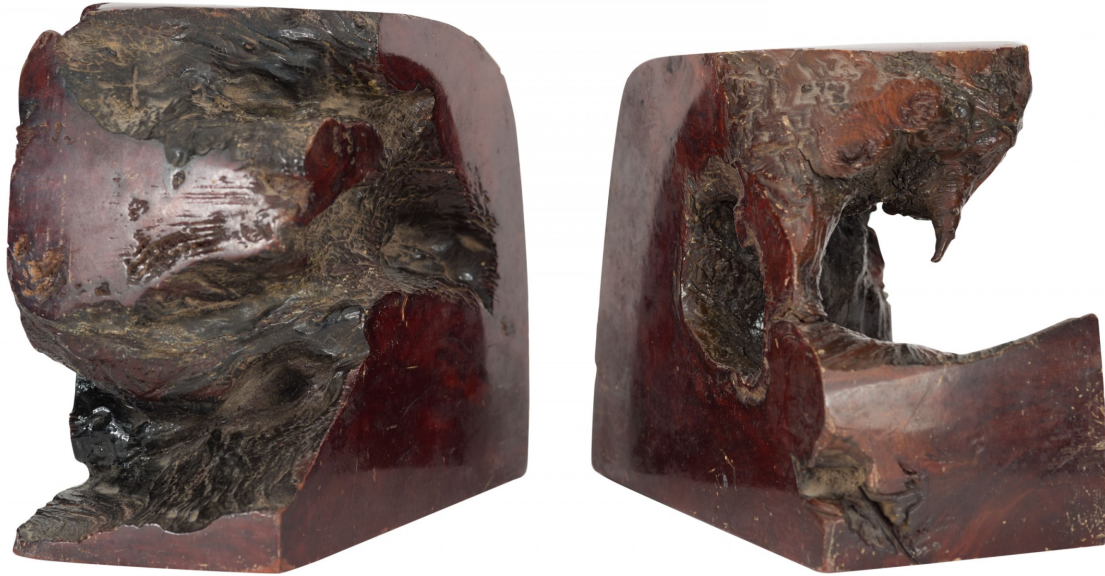

NEWEL

EST 1939

32-00 SKILLMAN AVE

NEW YORK, NY 11101

(212)758-1970

sales@newel.com | NEWEL.COM

INVENTORY #

MP1901C

SALE PRICE

$350.00

Pair of Natural Burl Wood Bookends

PAIR of natural burl wood bookends. (PRICED AS SET)

DIMENSIONS W:3.5"D:6.5"H:3.5"

LOCATION LIC

SKU : #MP1901C