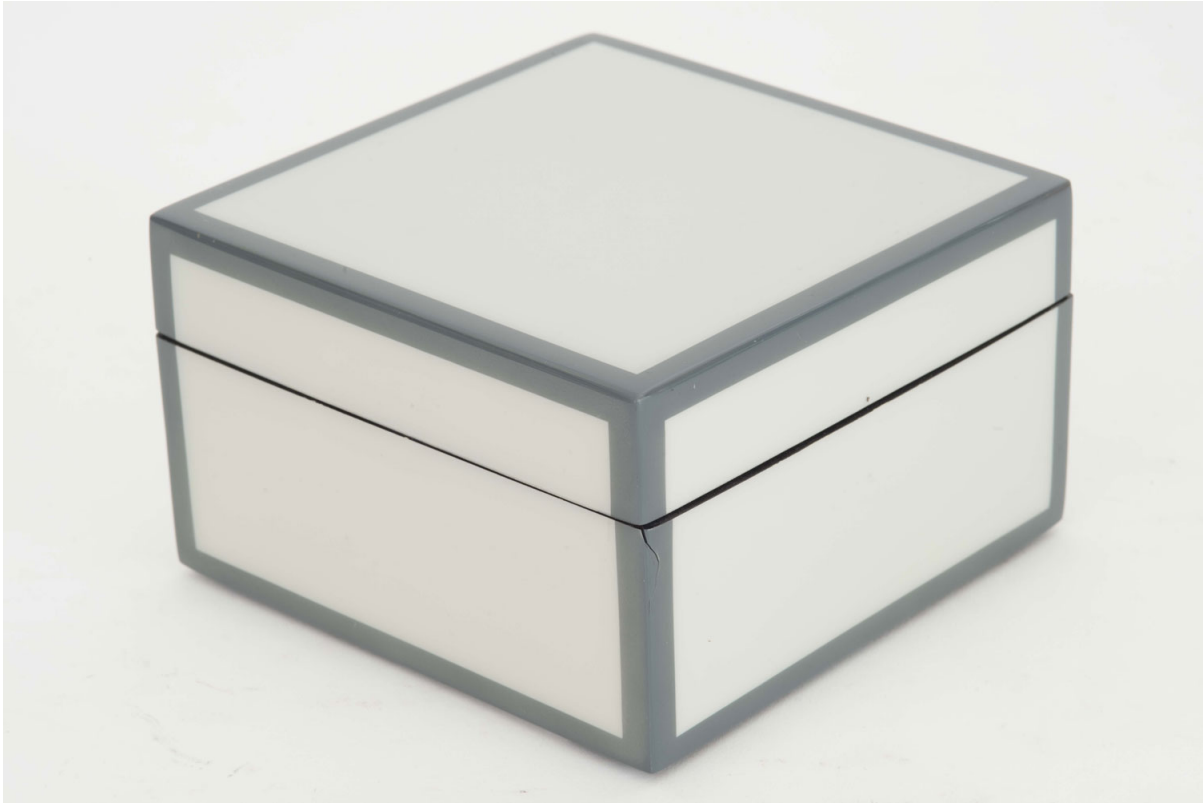

# NEWEL

EST 1939

ANTIQUES ✦ FINE ART ✦ JEWELRY

32-00 SKILLMAN AVE  
NEW YORK, NY 11101  
(212)758-1970

[sales@newel.com](mailto:sales@newel.com) | [NEWEL.COM](http://NEWEL.COM)

INVENTORY #

MP0915X

SALE PRICE

## Square Gray Lacquered Box

Square light gray lacquered wood box with a dark gray trim and a lift-off cover

DIMENSIONS W:5"D:5"H:3"

LOCATION LIC

SKU : #MP0915X