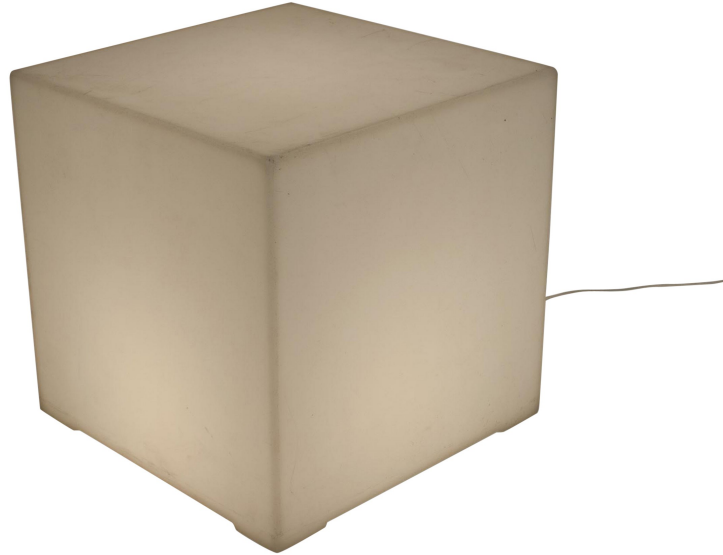

NEWEL

EST 1939

32-00 SKILLMAN AVE

NEW YORK, NY 11101

(212)758-1970

sales@newel.com | NEWEL.COM

INVENTORY #

MP0185

SALE PRICE

\$350.00

American Modern Plastic Lighted Cube End Tables

2 Contemporary American modern white plastic cube shaped end tables with an interior light. (PRICED EACH)

DIMENSIONS W:18"D:18"H:18"

LOCATION LIC