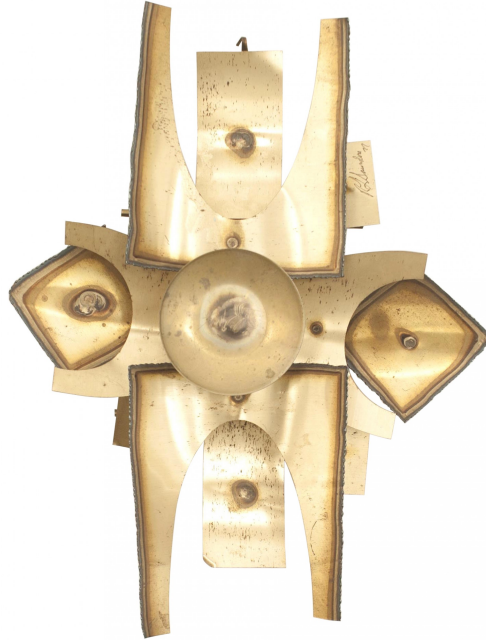

# NEWEL

EST 1939

32-00 SKILLMAN AVE

NEW YORK, NY 11101

(212)758-1970

[sales@newel.com](mailto:sales@newel.com) | [NEWEL.COM](http://NEWEL.COM)

INVENTORY #

MP1511

## American Post-War Brass Wall Sculpture

American Post-War Design small brass wall sculpture of various circles, squares and rectangles with cut-outs.

DIMENSIONS W:14.5"D:11.5"H:5"

LOCATION LIC

SKU : #MP1511