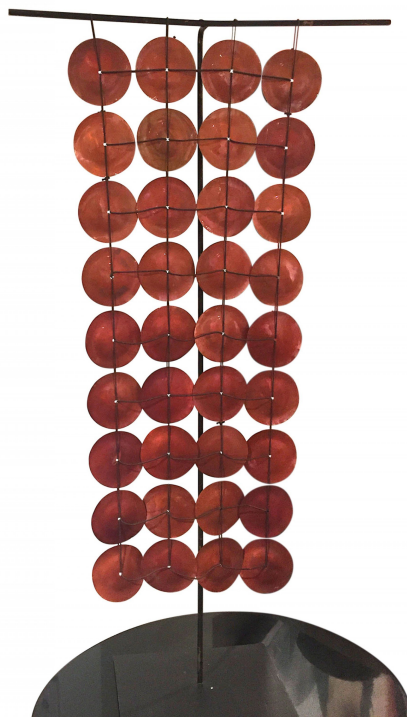

NEWEL

EST 1939

306 EAST 61ST STREET, 3RD FL

NEW YORK, NY 10065

(212)758-1970

sales@newel.com | NEWEL.COM

INVENTORY #

RLM140

SALE PRICE

\$15,500.00

MORRIS,ROBERT LEE MORRIS,VERSO

Robert Lee Morris Hammered Copper Plates Sculpture

Robert Lee Morris, Copper Hanging, 1980's, 36 Hammered Copper Plates, Signed Verso

DIMENSIONS W:24"D:12"H:46"

LOCATION 61st Street

SKU : #RLM140