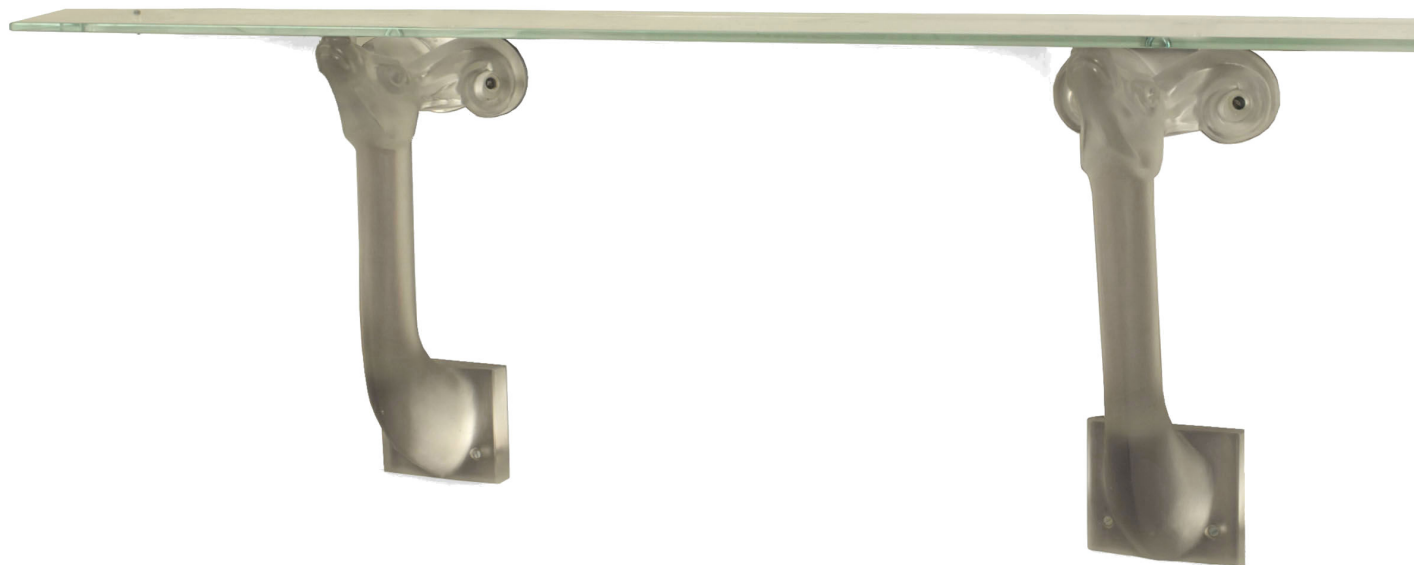

NEWEL

EST 1939

32-00 SKILLMAN AVE
NEW YORK, NY 11101

(212)758-1970

sales@newel.com | NEWEL.COM

INVENTORY #

JKG1356

SALE PRICE

\$16,500.00

MARC LALIQUE

Marc Lalique French Glass Deer Head Wall Console Table

French (Circa 1975) wall bracket console table with 2 stylized frosted glass deer heads supporting a narrow glass top (Lalique Molded Glass 'Moulfon' Table, Designed by MARC LALIQUE)

DIMENSIONS W:43.25"D:23.5"H:21"

LOCATION LIC

SKU : #JKG1356