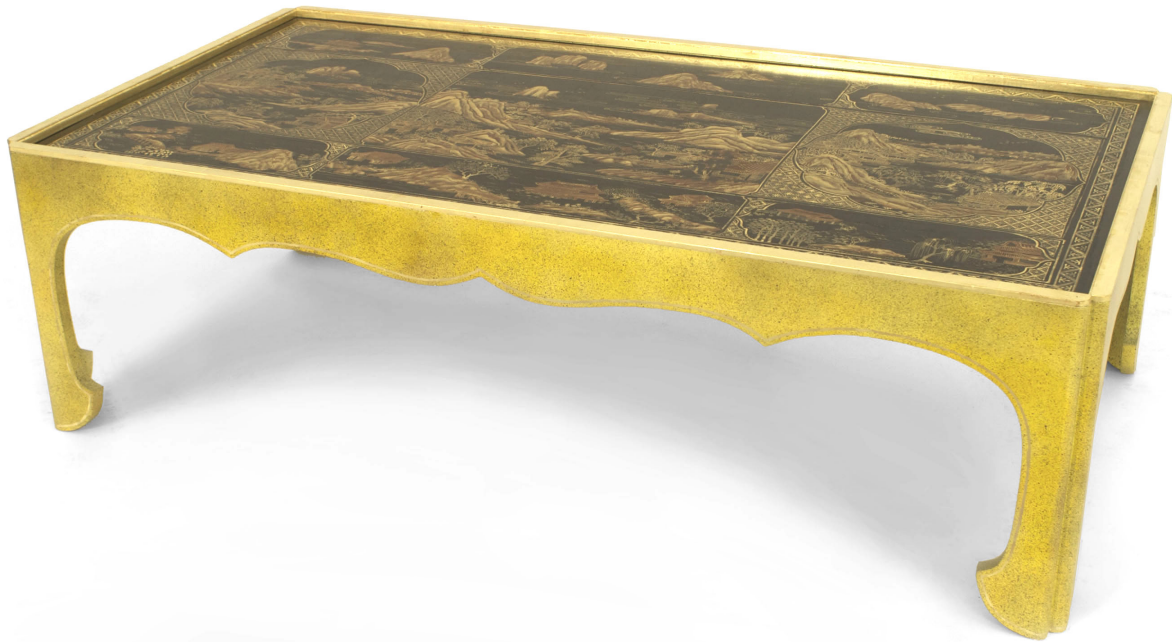

NEWEL

EST 1939

306 EAST 61ST STREET, 3RD FL

NEW YORK, NY 10065

(212)758-1970

sales@newel.com | NEWEL.COM

INVENTORY #

LAR013

SALE PRICE

$14,500.00

Asian Chinese Style Lacquered Chinoiserie Celadon and Giltwood Coffee Table

Asian Chinese-style rectangular coffee table with a black lacquered panel top featuring a Chinoiserie scene and modern celadon and gilt decorated shaped base. (Related item: LAR012)

DIMENSIONS W:52"D:25.25"H:16"

LOCATION 61st Street

SKU : #LAR013