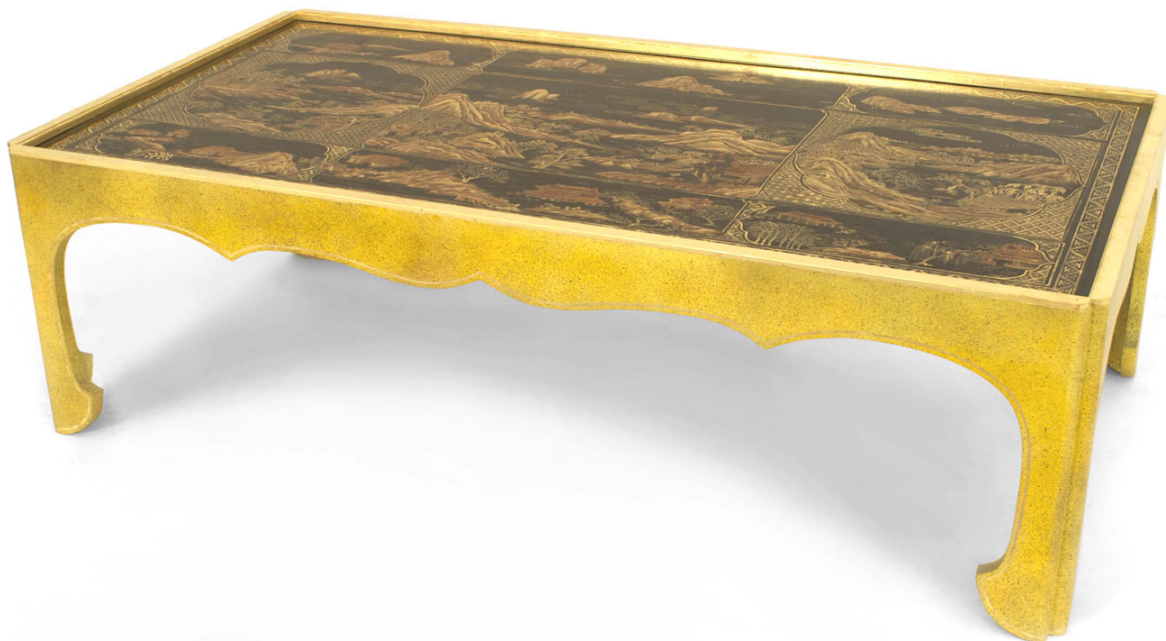

NEWEL

EST 1939

306 EAST 61ST STREET, 3RD FL

NEW YORK, NY 10065

(212)758-1970

sales@newel.com | NEWEL.COM

INVENTORY #

LAR013

SALE PRICE

$14,500.00

Asian Chinese Style Lacquered Chinoiserie Celadon and Giltwood Coffee Table

Asian Chinese-style rectangular coffee table with a black lacquered panel top featuring a Chinoiserie scene and modern celadon and gilt decorated shaped base. (Related item: LAR012)

DIMENSIONS W:52"D:25.25"H:16"

LOCATION 61st Street

SKU : #LAR013