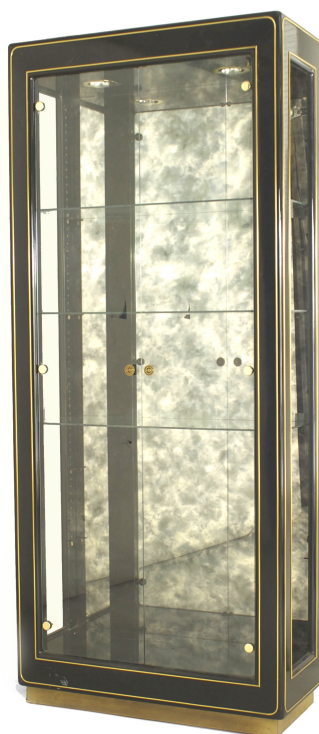

# NEWEL

EST 1939

306 EAST 61ST STREET, 3RD FL

NEW YORK, NY 10065

(212)758-1970

[sales@newel.com](mailto:sales@newel.com) | [NEWEL.COM](http://NEWEL.COM)

INVENTORY #

060572

SALE PRICE

\$8,700.00

MASTERCRAFT

### American Mid-Century Modern Ebonized Vitrine

American Mid-Century Modern ebonized metal and brass trimmed vitrine cabinets (MASTERCRAFT)

DIMENSIONS W:36"D:16"H:84.5"

CONDITION Good; Wear consistent with age and use