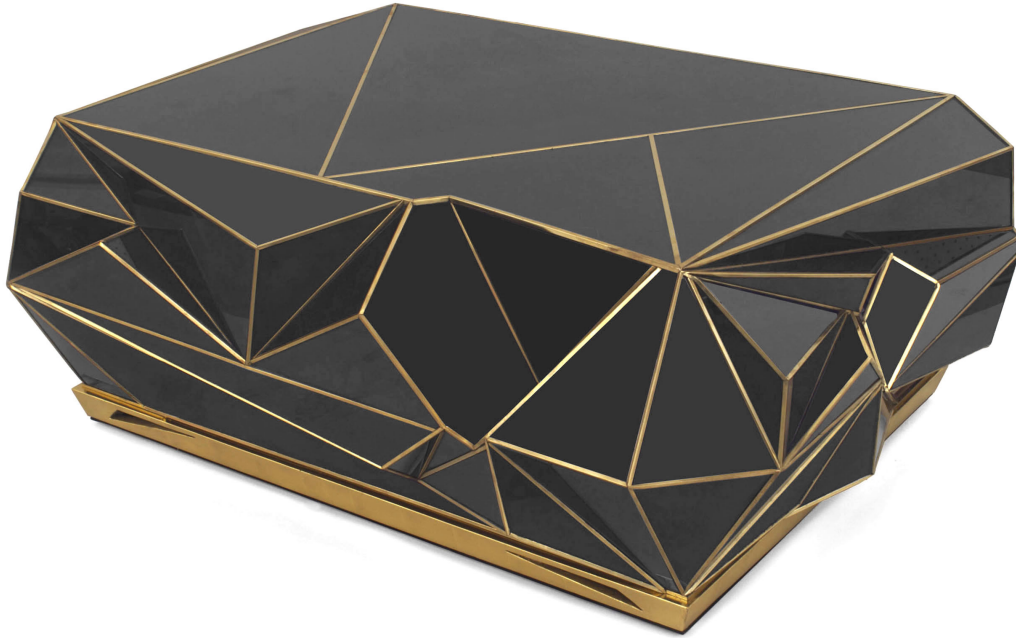

NEWEL

EST 1939

32-00 SKILLMAN AVE

NEW YORK, NY 11101

(212)758-1970

sales@newel.com | NEWEL.COM

INVENTORY #

GRL4705

SALE PRICE

\$32,500.00

American Modern Geometric Blue Glass and Brass Coffee Table

American Modern design rectangular geometric faceted form blue glass coffee table with brass detailing and a giltwood base.

DIMENSIONS W:38"D:47.5"H:18.5"

CONDITION Good; Wear consistent with age and use

LOCATION LIC

SKU : #GRL4705