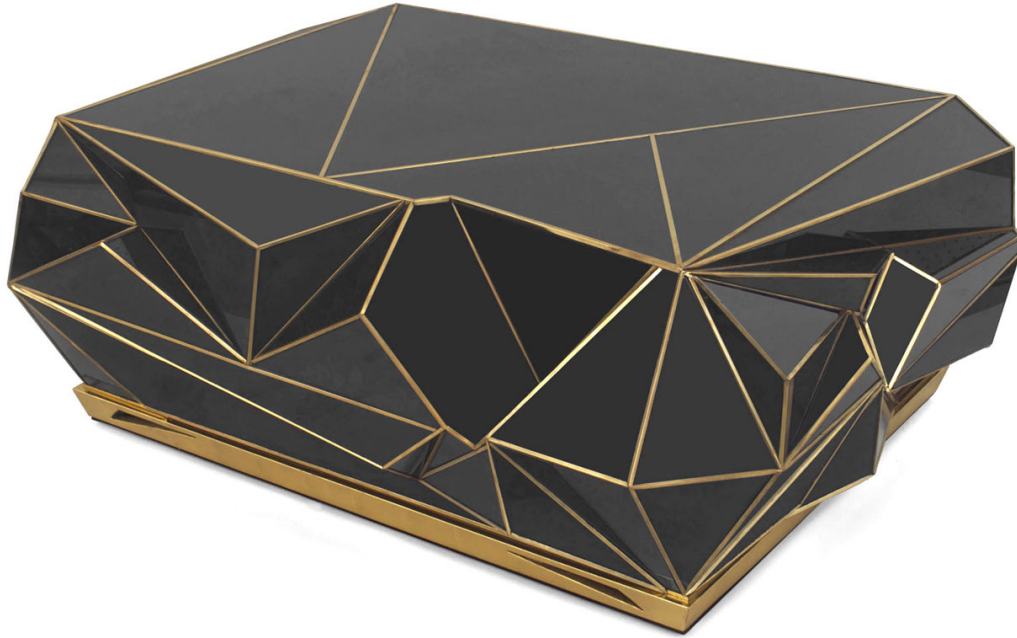

NEWEL

EST 1939

32-00 SKILLMAN AVE

NEW YORK, NY 11101

(212)758-1970

sales@newel.com | NEWEL.COM

INVENTORY #

GRL4705

SALE PRICE

\$32,500.00

American Modern Geometric Blue Glass and Brass Coffee Table

American Modern design rectangular geometric faceted form blue glass coffee table with brass detailing and a giltwood base.

DIMENSIONS W:38"D:47.5"H:18.5"

CONDITION Good; Wear consistent with age and use

LOCATION LIC

SKU : #GRL4705