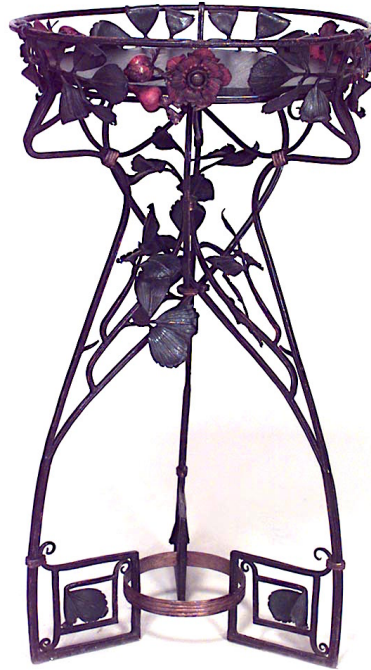

NEWEL

EST 1939

32-00 SKILLMAN AVE

NEW YORK, NY 11101

(212)758-1970

sales@newel.com | NEWEL.COM

INVENTORY #

055824

SALE PRICE

\$6,750.00

Art Nouveau Wrought Iron Fernery

French Art Nouveau style (20th Cent) wrought iron small fernery/planter stand with floral design (similar PAIR of slightly larger planters #055823)

DIMENSIONS W:21.5"D:21.5"H:39"