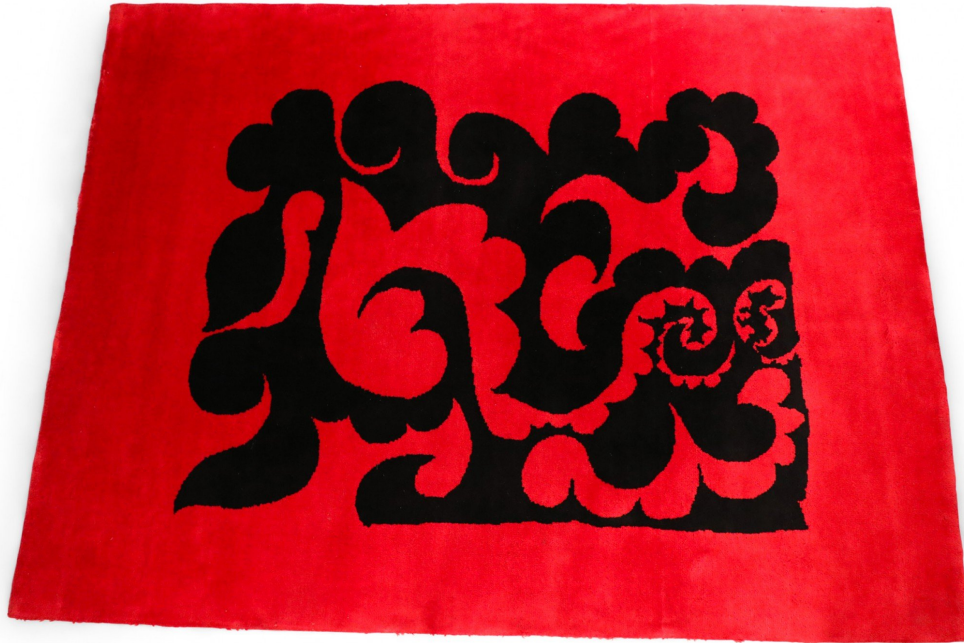

NEWEL

EST 1939

32-00 SKILLMAN AVE
NEW YORK, NY 11101

(212)758-1970

sales@newel.com | NEWEL.COM

INVENTORY #

GRL4492

SALE PRICE

\$25,000.00

French Post-War Red Picasso Tapestry

French 1960s Post-War Design wool pile red tapestry with black decorative design (titled: "Volutes", signed: PICASSO in weave, produced by Picasso specifically for this series)

DIMENSIONS W:98.5"D:1.5"H:72"

LOCATION LIC

SKU : #GRL4492