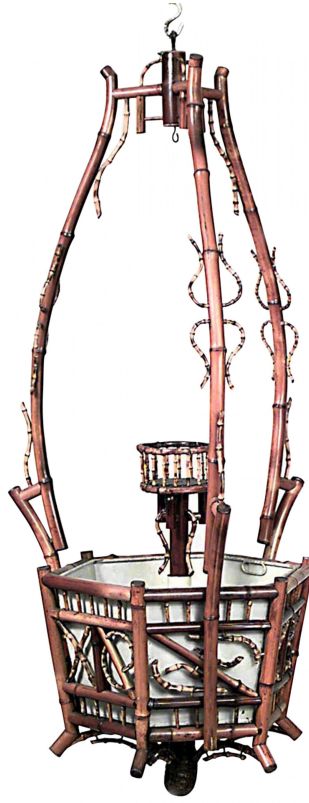

# NEWEL

EST 1939

32-00 SKILLMAN AVE

NEW YORK, NY 11101

(212)758-1970

[sales@newel.com](mailto:sales@newel.com) | [NEWEL.COM](http://NEWEL.COM)

INVENTORY #

042063B

SALE PRICE

\$12,000.00

## Victorian Bamboo Hanging Fernery

English Victorian Bamboo hanging fernery/planter with 6 sided tole liner and 3 supports (19/20th Cent.)

DIMENSIONS W:22"D:22"H:64"

LOCATION LIC

SKU : #042063B