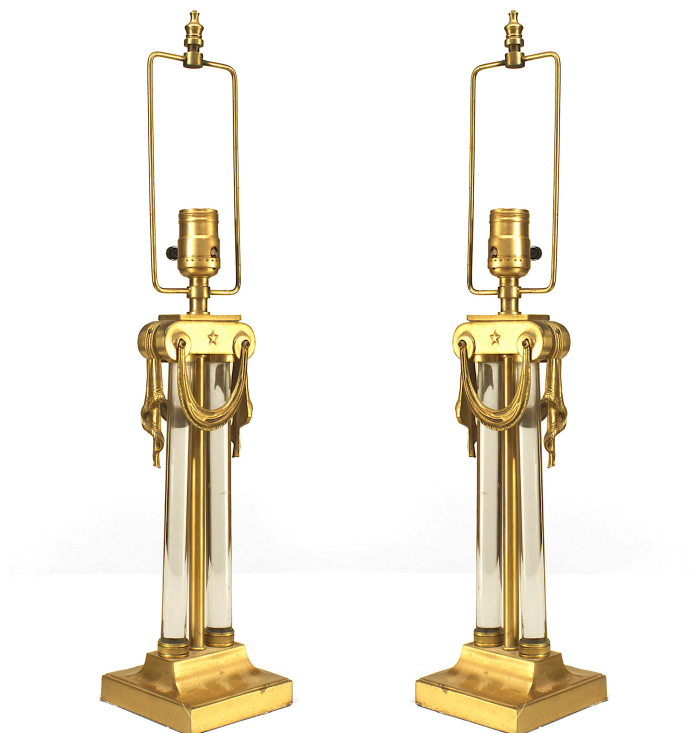

# NEWEL

EST 1939

306 EAST 61ST STREET, 3RD FL

NEW YORK, NY 10065

(212)758-1970

[sales@newel.com](mailto:sales@newel.com) | [NEWEL.COM](http://NEWEL.COM)

INVENTORY #

GRS241

SALE PRICE

\$3,750.00

## Pair of American Art Moderne Brass and Glass Table Lamps

PAIR of American Art Moderne brass & glass table lamps with swag hung capital above paired glass cylinders (PRICED AS PAIR). (Similar lamp with different finials 059441)

DIMENSIONS W:4.5"D:4.5"H:22"

CONDITION Good; Wear consistent with age and use

LOCATION LIC-2nd Floor

SKU : #GRS241