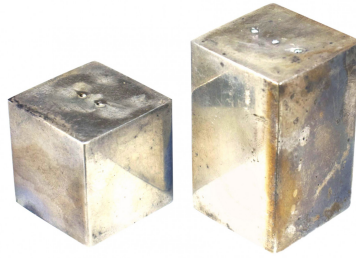

NEWEL

EST 1939

32-00 SKILLMAN AVE

NEW YORK, NY 11101

(212)758-1970

sales@newel.com | NEWEL.COM

INVENTORY #

NIV065

SALE PRICE

$1,600.00

Pair of Art Deco Silver Plate Salt and Pepper Shakers

PAIR of Art Deco silver plate square salt and pepper shakers. (PRICED AS PAIR)

DIMENSIONS W:1"D:1"H:1.5"

LOCATION LIC

SKU : #NIV065