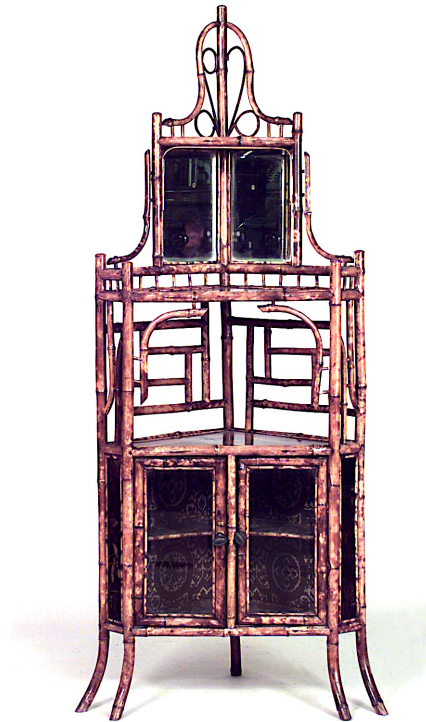

NEWEL

EST 1939

32-00 SKILLMAN AVE

NEW YORK, NY 11101

(212)758-1970

sales@newel.com | NEWEL.COM

INVENTORY #

031764

SALE PRICE

\$8,750.00

English Victorian Bamboo Corner Cabinet

English Victorian bamboo corner cabinet with inlay and lacquer design and having 2 glass doors at bottom and 2 mirrors under a top pediment.

DIMENSIONS W:31"D:18"H:72"

LOCATION LIC

SKU : #031764